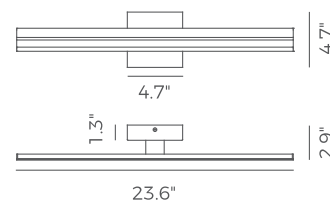

ATHENA

DETAILS

Material:
Aluminum + Steel

Color Temp.: 3000K

Lamp Shade:
Acrylic

CRI (Ra): ≥90

Finishing:
Anodizing +
Painting

LED Rated Life: ≈50,000 Hours

Dimming: 100%-10%

Dimmable with ELV or TRIAC Dimmer (Not Included)

ITEM NO.

PW131522

Wattage:

11W

Voltage:

100-130V

Size:

23.6"L x 2.9"W x 4.7"H

Total Lumens:

670

Delivered Lumens:

470