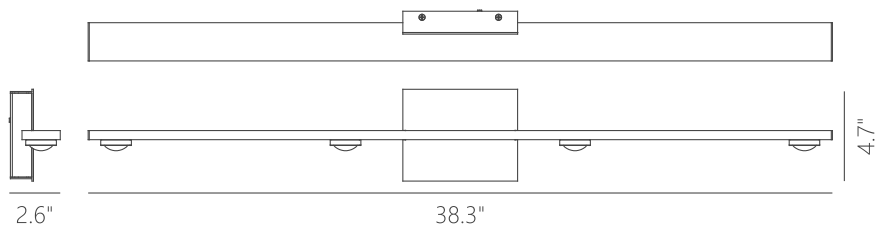

PROJECT			
DATE		TYPE	

AURORA

Material:
Aluminum

Optical Lens:
Acrylic

Finishes:
AL - Brushed Aluminum
BC - Brushed Champagne
MH - Matte White
SBB - Satin Brushed Black

Color Temp.:
3000K

CRI (Ra):
≥90

LED Rated Life:
≈50,000 Hours

Dimming:
100% - 10%

Wattage: 11W

Voltage: 100~130V

Total Lumens: 840

Delivered Lumens: 609

Can be mounted in any direction
Dimmable with ELV or TRIAC Dimmer (Not Included)