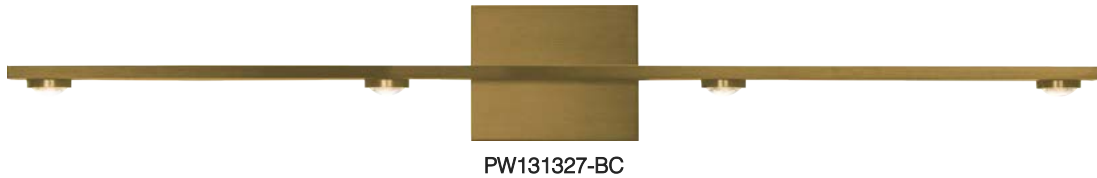

PROJECT			
DATE		TYPE	

AURORA

Material:
Aluminum

Optical Lens:
Acrylic

Finishes:
AL - Brushed Aluminum
BC - Brushed Champagne
MH - Matte White
SBB - Satin Brushed Black

Color Temp.:
3000K

CRI (Ra):
≥90

LED Rated Life:
≈50,000 Hours

Dimming:
100% - 10%

Wattage: 11W

Voltage: 100~130V

Total Lumens: 840

Delivered Lumens: 609

Can be mounted in any direction
Dimmable with ELV or TRIAC Dimmer (Not Included)