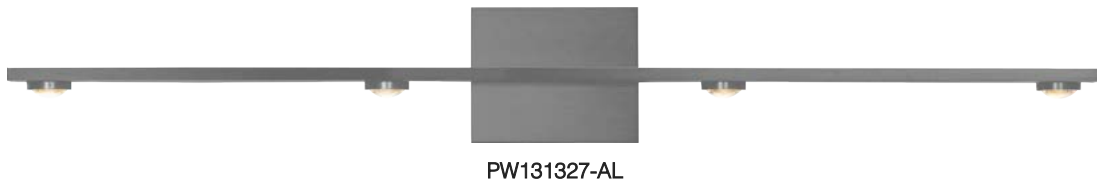

PROJECT			
DATE		TYPE	

AURORA

Material:
Aluminum

Optical Lens:
Acrylic

Finishes:
AL - Brushed Aluminum
BC - Brushed Champagne
MH - Matte White
SBB - Satin Brushed Black

Color Temp.:
3000K

CRI (Ra):
≥90

LED Rated Life:
≈50,000 Hours

Dimming:
100% - 10%

Wattage: 11W

Voltage: 100~130V

Total Lumens: 840

Delivered Lumens: 609

Can be mounted in any direction
Dimmable with ELV or TRIAC Dimmer (Not Included)