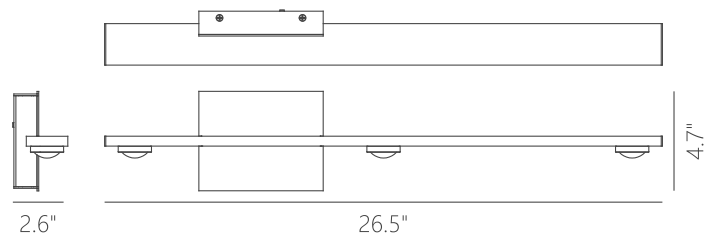

AURORA

Material:
Aluminum

Optical Lens:
Acrylic

Finishes:
AL - Brushed Aluminum
BC- Brushed Champagne
MH - Matte White
SBB - Satin Brushed Black

Color Temp.:
3000K

CRI (Ra):
≥90

LED Rated Life:
≈50,000 Hours

Dimming:
100% - 10%

PW131326

Wattage: 8W

Voltage: 100~130V

Total Lumens: 630

Delivered Lumens: 457

Can be mounted in any direction
Dimmable with ELV or TRIAC Dimmer (Not Included)