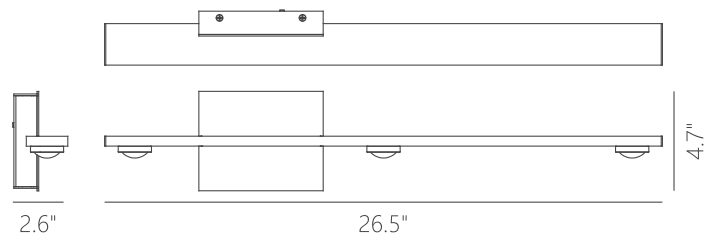

AURORA

Material:
Aluminum

Optical Lens:
Acrylic

Finishes:
AL - Brushed Aluminum
BC- Brushed Champagne
MH - Matte White
SBB - Satin Brushed Black

Color Temp.:
3000K

CRI (Ra):
≥90

LED Rated Life:
≈50,000 Hours

Dimming:
100% - 10%

Wattage: 8W

Voltage: 100~130V

Total Lumens: 630

Delivered Lumens: 457

PW131326

Can be mounted in any direction
Dimmable with ELV or TRIAC Dimmer (Not Included)