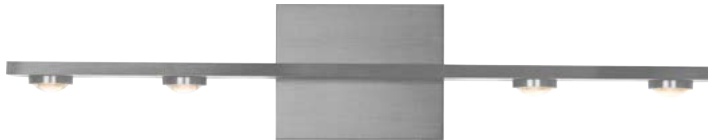

PW131324-AL