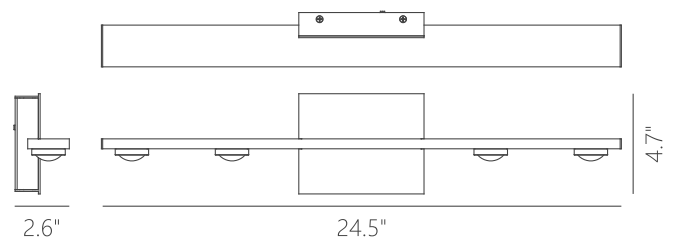

AURORA

Material:
Aluminum

Optical Lens:
Acrylic

Finishes:
AL - Brushed Aluminum
BC - Brushed Champagne
MH - Matte White
SBB - Satin Brushed Black

Color Temp.:
3000K

CRI (Ra):
≥90

LED Rated Life:
≈50,000 Hours

Dimming:
100% - 10%

Wattage:

PW131324

11W

Voltage:

100~130V

Total Lumens:

840

Delivered Lumens:

609

Can be mounted in any direction

Dimmable with ELV or TRIAC Dimmer (Not Included)

PageOne Furnishing & Lighting Co., Ltd.

Add.: 35 Fulton Way, Unit 1, Richmond Hill, ON L4B 2N4, CANADA

Tel.: +1 (905) 707-0004 Toll Free: +1-844-623-7278 Fax: +1 (905) 707-8444

E-mail: sales@pageonlighting.com

Website: www.pageonlighting.com