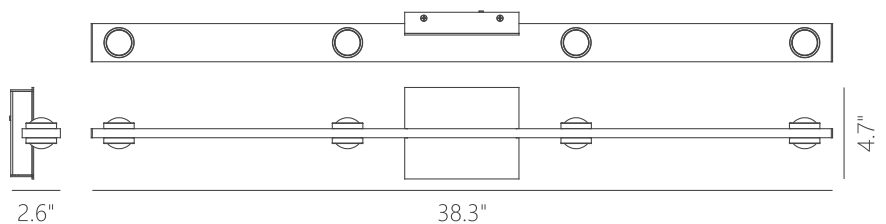

PROJECT			
DATE		TYPE	

AURORA

Material:
Aluminum

Optical Lens:
Acrylic

Finishes:
AL - Brushed Aluminum
BC - Brushed Champagne
MH - Matte White
SBB - Satin Brushed Black

Color Temp.:
3000K

CRI (Ra):
≥90

LED Rated Life:
≈50,000 Hours

Dimming:
100% - 10%

Wattage: 22W

Voltage: 100~130V

Total Lumens: 1680

Delivered Lumens: 1217

Can be mounted in any direction
Dimmable with ELV or TRIAC Dimmer (Not Included)