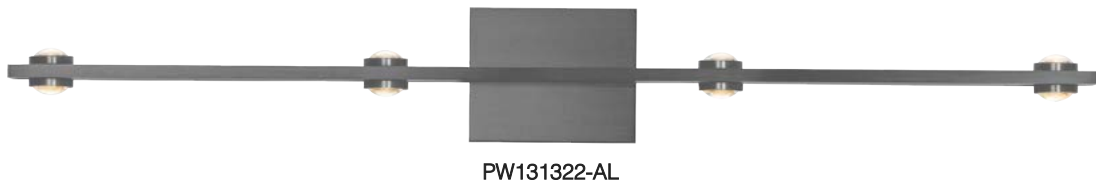

PROJECT			
DATE		TYPE	

AURORA

Material:
Aluminum

Optical Lens:
Acrylic

Finishes:
AL - Brushed Aluminum
BC - Brushed Champagne
MH - Matte White
SBB - Satin Brushed Black

Color Temp.:
3000K

CRI (Ra):
≥90

LED Rated Life:
≈50,000 Hours

Dimming:
100% - 10%

Wattage: 22W

Voltage: 100~130V

Total Lumens: 1680

Delivered Lumens: 1217

Can be mounted in any direction
Dimmable with ELV or TRIAC Dimmer (Not Included)