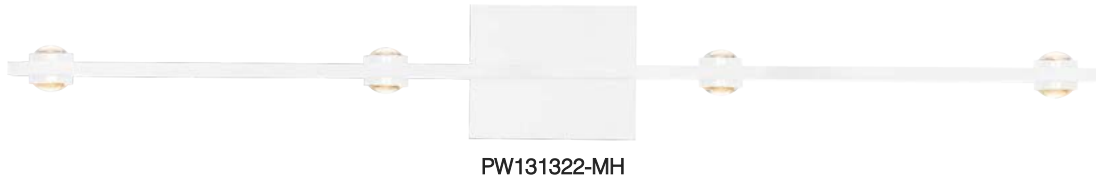

PROJECT			
DATE		TYPE	

AURORA

Material:
Aluminum

Optical Lens:
Acrylic

Finishes:
AL - Brushed Aluminum
BC - Brushed Champagne
MH - Matte White
SBB - Satin Brushed Black

Color Temp.:
3000K

CRI (Ra):
≥90

LED Rated Life:
≈50,000 Hours

Dimming:
100% - 10%

Wattage: 22W

Voltage: 100~130V

Total Lumens: 1680

Delivered Lumens: 1217

Can be mounted in any direction
Dimmable with ELV or TRIAC Dimmer (Not Included)