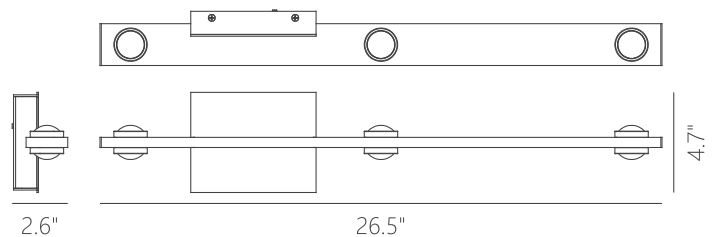

AURORA

Material:
Aluminum

Optical Lens:
Acrylic

Finishes:
AL - Brushed Aluminum
BC- Brushed Champagne
MH - Matte White
SBB - Satin Brushed Black

Color Temp.:
3000K

CRI (Ra):
≥90

LED Rated Life:
≈50,000 Hours

Dimming:
100% - 10%

Wattage:

Voltage:

Total Lumens:

Delivered Lumens:

PW131320

16W

100~130V

1260

913

Can be mounted in any direction

Dimmable with ELV or TRIAC Dimmer (Not Included)

PageOne Furnishing & Lighting Co., Ltd.

Add.: 35 Fulton Way, Unit 1, Richmond Hill, ON L4B 2N4, CANADA

Tel.: +1 (905) 707-0004 Toll Free: +1-844-623-7278 Fax: +1 (905) 707-8444

E-mail: sales@pageonlighting.com

Website: www.pageonlighting.com

PageOneLighting

Pageone Furnishing & Lighting