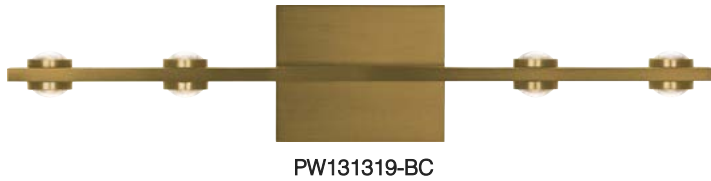

PROJECT			
DATE		TYPE	

AURORA

Material:
Aluminum

Optical Lens:
Acrylic

Finishes:
AL - Brushed Aluminum
BC - Brushed Champagne
MH - Matte White
SBB - Satin Brushed Black

Color Temp.:
3000K

CRI (Ra):
≥90

LED Rated Life:
≈50,000 Hours

Dimming:
100% - 10%

	PW131319
Wattage:	22W
Voltage:	100~130V
Total Lumens:	1680
Delivered Lumens:	1217

Can be mounted in any direction
Dimmable with ELV or TRIAC Dimmer (Not Included)