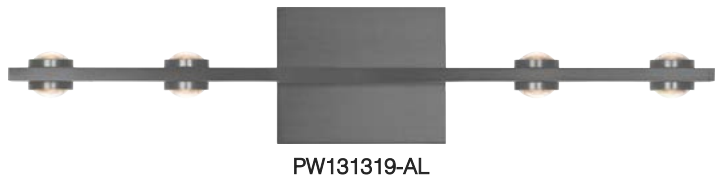

PROJECT			
DATE		TYPE	

AURORA

Material:
Aluminum

Optical Lens:
Acrylic

Finishes:
AL - Brushed Aluminum
BC - Brushed Champagne
MH - Matte White
SBB - Satin Brushed Black

Color Temp.:
3000K

CRI (Ra):
≥90

LED Rated Life:
≈50,000 Hours

Dimming:
100% - 10%

	PW131319
Wattage:	22W
Voltage:	100~130V
Total Lumens:	1680
Delivered Lumens:	1217

Can be mounted in any direction
Dimmable with ELV or TRIAC Dimmer (Not Included)