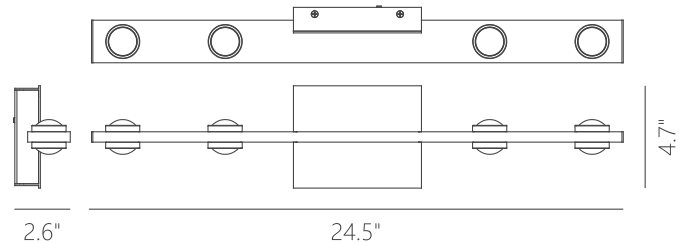

PROJECT			
DATE		TYPE	

AURORA

Material:
Aluminum

Optical Lens:
Acrylic

Finishes:
AL - Brushed Aluminum
BC - Brushed Champagne
MH - Matte White
SBB - Satin Brushed Black

Color Temp.:
3000K

CRI (Ra):
≥90

LED Rated Life:
≈50,000 Hours

Dimming:
100% - 10%

	PW131319
Wattage:	22W
Voltage:	100~130V
Total Lumens:	1680
Delivered Lumens:	1217

Can be mounted in any direction
Dimmable with ELV or TRIAC Dimmer (Not Included)