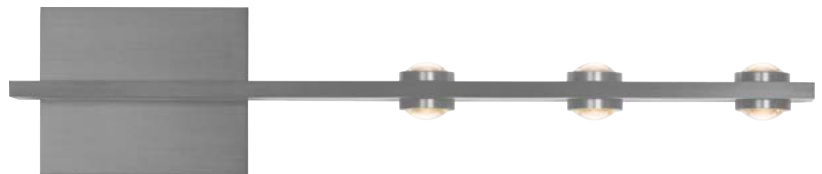

PROJECT			
DATE		TYPE	

PW131318-MH

PW131318-BC

PW131318-AL

PW131318-SBB

AURORA

Material:
Aluminum

Optical Lens:
Acrylic

Finishes:
AL - Brushed Aluminum
BC - Brushed Champagne
MH - Matte White
SBB - Satin Brushed Black

Color Temp.:
3000K

CRI (Ra):
≥90

LED Rated Life:
≈50,000 Hours

Dimming:
100% - 10%

Wattage:

Voltage:

Total Lumens:

Delivered Lumens:

PW131318

16W

100~130V

1260

913

Can be mounted in any direction

Dimmable with ELV or TRIAC Dimmer (Not Included)