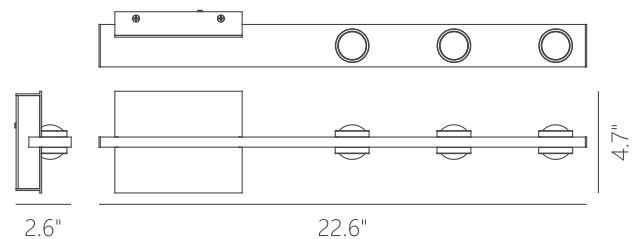

AURORA

Material:
Aluminum

Optical Lens:
Acrylic

Finishes:
AL - Brushed Aluminum
BC - Brushed Champagne
MH - Matte White
SBB - Satin Brushed Black

Color Temp.:
3000K

CRI (Ra):
≥90

LED Rated Life:
≈50,000 Hours

Dimming:
100% - 10%

Wattage:

Voltage:

Total Lumens:

Delivered Lumens:

PW131318

16W

100~130V

1260

913

Can be mounted in any direction

Dimmable with ELV or TRIAC Dimmer (Not Included)

PageOne Furnishing & Lighting Co., Ltd.

Add.: 35 Fulton Way, Unit 1, Richmond Hill, ON L4B 2N4, CANADA

Tel.: +1 (905) 707-0004 Toll Free: +1-844-623-7278 Fax: +1 (905) 707-8444

E-mail: sales@pageonlighting.com

Website: www.pageonlighting.com

PageOneLighting

Pageone Furnishing & Lighting