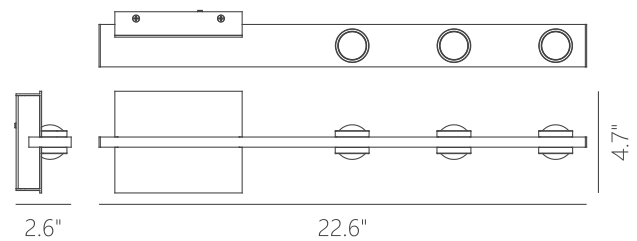

AURORA

Material:
Aluminum

Optical Lens:
Acrylic

Finishes:
AL - Brushed Aluminum
BC - Brushed Champagne
MH - Matte White
SBB - Satin Brushed Black

Color Temp.:
3000K

CRI (Ra):
≥90

LED Rated Life:
≈50,000 Hours

Dimming:
100% - 10%

Wattage:

Voltage:

Total Lumens:

Delivered Lumens:

PW131318

16W

100~130V

1260

913

Can be mounted in any direction

Dimmable with ELV or TRIAC Dimmer (Not Included)

PageOne Furnishing & Lighting Co., Ltd.

Add.: 35 Fulton Way, Unit 1, Richmond Hill, ON L4B 2N4, CANADA

Tel.: +1 (905) 707-0004 Toll Free: +1-844-623-7278 Fax: +1 (905) 707-8444

E-mail: sales@pageonlighting.com

Website: www.pageonlighting.com

PageOneLighting

Pageone Furnishing & Lighting