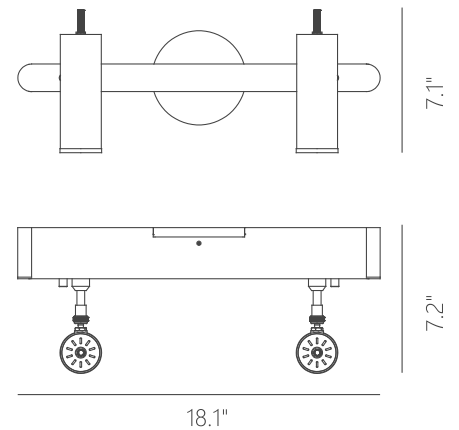

## FOCUS

**Material:**  
Aluminum

**Optical Lens:**  
Acrylic

**Finishes:**  
BC - Brushed Champagne  
SDG - Satin Dark Gray  
SN - Stain Nickel

**Color Temp.:**  
3000K

**CRI (Ra):**  
≥90

**LED Rated Life:**  
≈50,000 Hours