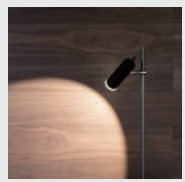

PROJECT			
DATE		TYPE	

Zooming

FOCUS

Material:
Aluminum

Optical Lens:
Acrylic

Finishes:
BC - Brushed Champagne
SDG - Satin Dark Gray
SN - Stain Nickel

Color Temp.:
3000K

CRI (Ra):
≥90

LED Rated Life:
≈50,000 Hours

Dimming:
100% - 10%

	PW131275
Wattage:	12W
Voltage:	100-130V
Total Lumens:	840
Delivered Lumens:	583

Dimmable with ELV or TRIAC Dimmer (Not Included)

PageOne Furnishing & Lighting Co., Ltd.

Add.: 35 Fulton Way, Unit 1, Richmond Hill, ON L4B 2N4, CANADA

Tel.: +1 (905) 707-0004 Toll Free: +1-844-623-7278 Fax: +1 (905) 707-8444

E-mail: sales@pageonlighting.com

Website: www.pageonlighting.com