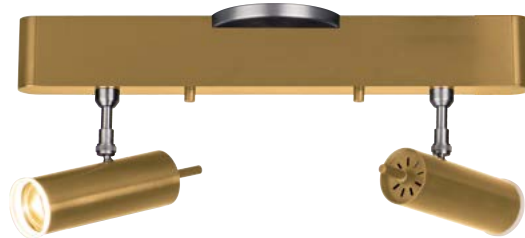

PW131275-BC