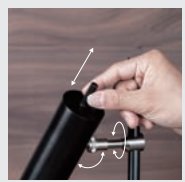

PROJECT			
DATE		TYPE	

Zooming

FOCUS

Material:
Aluminum

Optical Lens:
Acrylic

Finishes:
BC - Brushed Champagne
SDG - Satin Dark Gray
SN - Stain Nickel

Color Temp.:
3000K

CRI (Ra):
≥90

LED Rated Life:
≈50,000 Hours

Dimming:
100% - 10%

	PW131275
Wattage:	12W
Voltage:	100-130V
Total Lumens:	840
Delivered Lumens:	583

Dimmable with ELV or TRIAC Dimmer (Not Included)

PageOne Furnishing & Lighting Co., Ltd.

Add.: 35 Fulton Way, Unit 1, Richmond Hill, ON L4B 2N4, CANADA

Tel.: +1 (905) 707-0004 Toll Free: +1-844-623-7278 Fax: +1 (905) 707-8444

E-mail: sales@pageonlighting.com

Website: www.pageonlighting.com