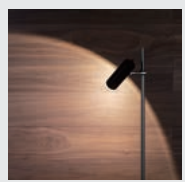

PROJECT			
DATE		TYPE	

Zooming

FOCUS

Material:
Aluminum

Optical Lens:
Acrylic

Finishes:
BC - Brushed Champagne
SDG - Satin Dark Gray
SN - Stain Nickel

Color Temp.:
3000K

CRI (Ra):
≥90

LED Rated Life:
≈50,000 Hours

Dimming:
100% - 10%

	PW131275
Wattage:	12W
Voltage:	100-130V
Total Lumens:	840
Delivered Lumens:	583

Dimmable with ELV or TRIAC Dimmer (Not Included)

PageOne Furnishing & Lighting Co., Ltd.

Add.: 35 Fulton Way, Unit 1, Richmond Hill, ON L4B 2N4, CANADA

Tel.: +1 (905) 707-0004 Toll Free: +1-844-623-7278 Fax: +1 (905) 707-8444

E-mail: sales@pageonlighting.com

Website: www.pageonlighting.com