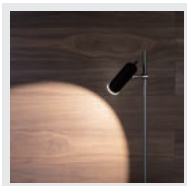

PROJECT			
DATE		TYPE	

PW131275-SDG

PW131275-SN

Zooming

PW131275-BC

FOCUS

Material:
Aluminum

Optical Lens:
Acrylic

Finishes:
BC - Brushed Champagne
SDG - Satin Dark Gray
SN - Stain Nickel

Color Temp.:
3000K

CRI (Ra):
≥90

LED Rated Life:
≈50,000 Hours

Dimming:
100% - 10%

	PW131275
Wattage:	12W
Voltage:	100-130V
Total Lumens:	840
Delivered Lumens:	583