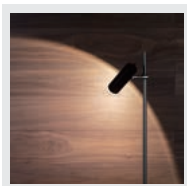

PROJECT			
DATE		TYPE	

PW131275-SDG

PW131275-SN

Zooming

PW131275-BC

FOCUS

Material:
Aluminum

Optical Lens:
Acrylic

Finishes:
BC - Brushed Champagne
SDG - Satin Dark Gray
SN - Stain Nickel

Color Temp.:
3000K

CRI (Ra):
≥90

LED Rated Life:
≈50,000 Hours

Dimming:
100% - 10%

	PW131275
Wattage:	12W
Voltage:	100-130V
Total Lumens:	840
Delivered Lumens:	583