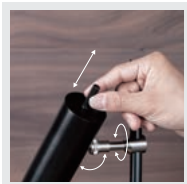

PROJECT			
DATE		TYPE	

Zooming

FOCUS

Material:
Aluminum

Optical Lens:
Acrylic

Finishes:
BC - Brushed Champagne
SDG - Satin Dark Gray
SN - Stain Nickel

Color Temp.:
3000K

CRI (Ra):
≥90

LED Rated Life:
≈50,000 Hours

Dimming:
100% - 10%

	PW131275
Wattage:	12W
Voltage:	100-130V
Total Lumens:	840
Delivered Lumens:	583

Dimmable with ELV or TRIAC Dimmer (Not Included)

PageOne Furnishing & Lighting Co., Ltd.

Add.: 35 Fulton Way, Unit 1, Richmond Hill, ON L4B 2N4, CANADA

Tel.: +1 (905) 707-0004 Toll Free: +1-844-623-7278 Fax: +1 (905) 707-8444

E-mail: sales@pageonlighting.com

Website: www.pageonlighting.com