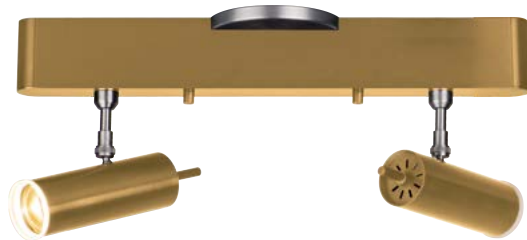

PROJECT			
DATE		TYPE	

PW131275-SDG

PW131275-SN

Zooming

PW131275-BC

FOCUS

Material:
Aluminum

Optical Lens:
Acrylic

Finishes:
BC - Brushed Champagne
SDG - Satin Dark Gray
SN - Stain Nickel

Color Temp.:
3000K

CRI (Ra):
≥90

LED Rated Life:
≈50,000 Hours

Dimming:
100% - 10%

	PW131275
Wattage:	12W
Voltage:	100-130V
Total Lumens:	840
Delivered Lumens:	583