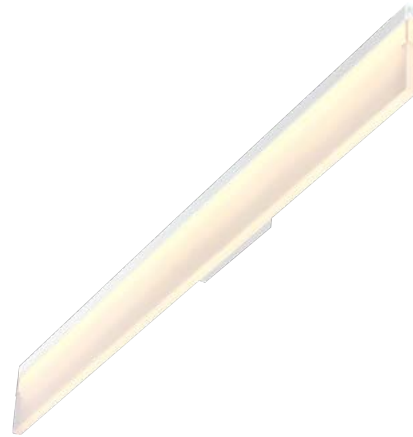

PW030002-SN

PW030002-MH