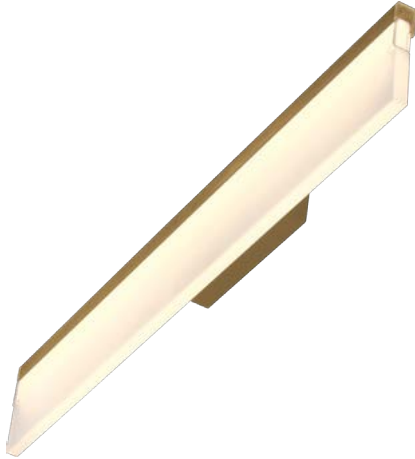

PROJECT			
DATE		TYPE	

PW030002-AB