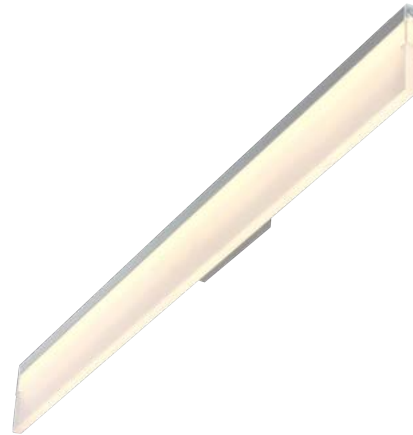

PW030002-SN