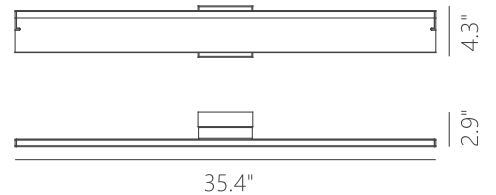

## LANGE

**Material:** Aluminum

**Illuminating Shade:**  
Acrylic

**Finishes:**

AB - Antique Brass  
BBK - Brushed Black  
MH - Matte White  
SN - Satin Nickel

**Color Temp.:**  
3000K

**CRI (Ra):**  
≥90

**LED Rated Life:**  
≈50,000 Hours