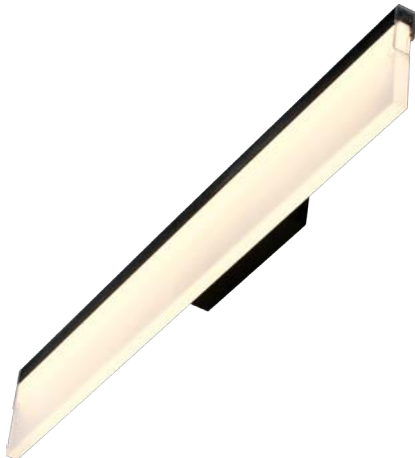

PW030002-AB

PW030002-BBK