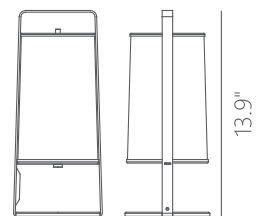

PROJECT			
DATE		TYPE	

PT040058-SDG/CWH

BREEZE

Materials:
Steel, Aluminum,
Fabric

Lamp Shade:
CWH - Cotton White

Finish:
SDG - Satin Dark Gray

Color Temp.:
3000K

CRI (Ra):
≥90