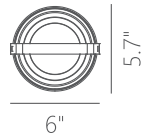

PROJECT			
DATE		TYPE	

PT040058-SDG/CWH

BREEZE

Materials:
Steel, Aluminum,
Fabric

Lamp Shade:
CWH - Cotton White

Finish:
SDG - Satin Dark Gray

Color Temp.:
3000K

CRI (Ra):
≥90