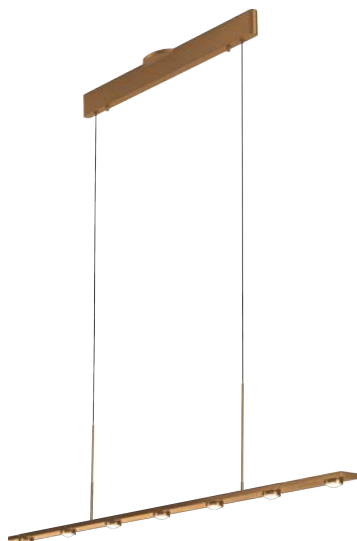

| | | | |
|----------------|--|-------------|--|
| PROJECT | | | |
| DATE | | TYPE | |

PP121462-SBB

PP121462-MH

PP121462-BC

PP121462-AL

AURORA

Material:
Aluminum

Optical Lens:
Acrylic

Finishes:
AL - Brushed Aluminum
BC - Brushed Champagne
MH - Matte White
SBB - Satin Brushed Black

Color Temp.:
3000K

CRI (Ra):
≥90

LED Rated Life:
≈50,000 Hours

Dimming:
100% - 10%

| | |
|--------------------------|-----------------|
| | PP121462 |
| Wattage: | 19W |
| Voltage: | 100~130V |
| Total Lumens: | 1470 |
| Delivered Lumens: | 1065 |