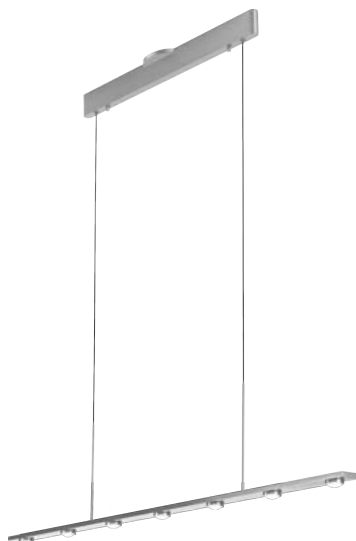

| | | | |
|----------------|--|-------------|--|
| PROJECT | | | |
| DATE | | TYPE | |

PP121462-SBB

PP121462-MH

PP121462-BC

PP121462-AL

AURORA

Material:
Aluminum

Optical Lens:
Acrylic

Finishes:
AL - Brushed Aluminum
BC - Brushed Champagne
MH - Matte White
SBB - Satin Brushed Black

Color Temp.:
3000K

CRI (Ra):
≥90

LED Rated Life:
≈50,000 Hours

Dimming:
100% - 10%

| | |
|--------------------------|-----------------|
| | PP121462 |
| Wattage: | 19W |
| Voltage: | 100~130V |
| Total Lumens: | 1470 |
| Delivered Lumens: | 1065 |