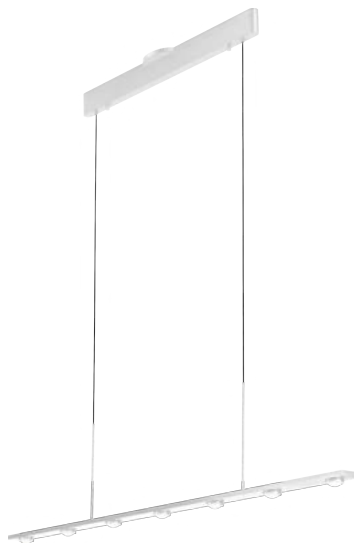

| | | | |
|----------------|--|-------------|--|
| PROJECT | | | |
| DATE | | TYPE | |

PP121462-SBB

PP121462-MH

PP121462-BC

PP121462-AL

AURORA

Material:
Aluminum

Optical Lens:
Acrylic

Finishes:
AL - Brushed Aluminum
BC - Brushed Champagne
MH - Matte White
SBB - Satin Brushed Black

Color Temp.:
3000K

CRI (Ra):
≥90

LED Rated Life:
≈50,000 Hours

Dimming:
100% - 10%

| | |
|--------------------------|-----------------|
| | PP121462 |
| Wattage: | 19W |
| Voltage: | 100~130V |
| Total Lumens: | 1470 |
| Delivered Lumens: | 1065 |