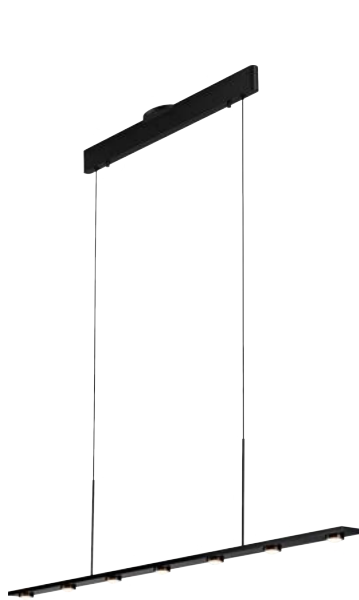

| | | | |
|----------------|--|-------------|--|
| PROJECT | | | |
| DATE | | TYPE | |

PP121462-SBB

PP121462-MH

PP121462-BC

PP121462-AL

AURORA

Material:
Aluminum

Optical Lens:
Acrylic

Finishes:
AL - Brushed Aluminum
BC - Brushed Champagne
MH - Matte White
SBB - Satin Brushed Black

Color Temp.:
3000K

CRI (Ra):
≥90

LED Rated Life:
≈50,000 Hours

Dimming:
100% - 10%

| | |
|--------------------------|-----------------|
| | PP121462 |
| Wattage: | 19W |
| Voltage: | 100~130V |
| Total Lumens: | 1470 |
| Delivered Lumens: | 1065 |