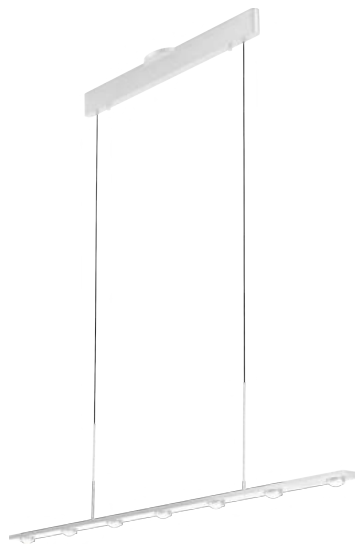

PROJECT			
DATE		TYPE	

PP121462-SBB

PP121462-MH

PP121462-BC

PP121462-AL

AURORA

Material:
Aluminum

Optical Lens:
Acrylic

Finishes:
AL - Brushed Aluminum
BC - Brushed Champagne
MH - Matte White
SBB - Satin Brushed Black

Color Temp.:
3000K

CRI (Ra):
≥90

LED Rated Life:
≈50,000 Hours

Dimming:
100% - 10%

	PP121462
Wattage:	19W
Voltage:	100~130V
Total Lumens:	1470
Delivered Lumens:	1065