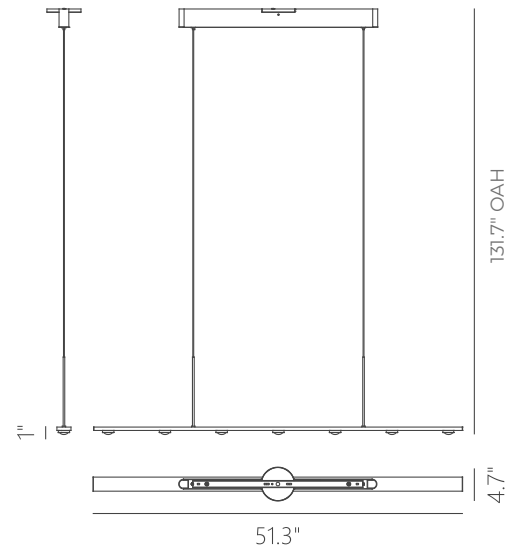

AURORA

Material:
Aluminum

Optical Lens:
Acrylic

Finishes:
AL - Brushed Aluminum
BC - Brushed Champagne
MH - Matte White
SBB - Satin Brushed Black

Color Temp.:
3000K

CRI (Ra):
≥90

LED Rated Life:
≈50,000 Hours

Dimming:
100% - 10%

	PP121462
Wattage:	19W
Voltage:	100~130V
Total Lumens:	1470
Delivered Lumens:	1065

Dimmable with ELV or TRIAC Dimmer (Not Included)

PageOne Furnishing & Lighting Co., Ltd.

Add.: 35 Fulton Way, Unit 1, Richmond Hill, ON L4B 2N4, CANADA
Tel.: +1 (905) 707-0004 Toll Free: +1-844-623-7278 Fax: +1 (905) 707-8444
E-mail: sales@pageonelightning.com Website: www.pageonelightning.com