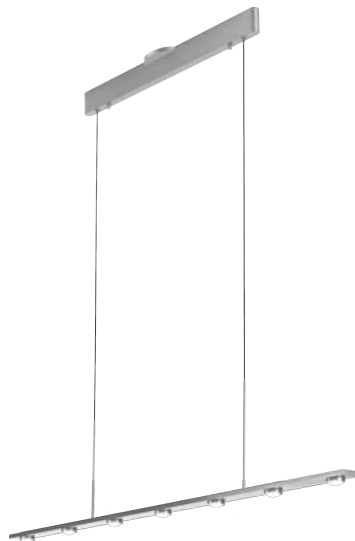

PROJECT			
DATE		TYPE	

PP121462-SBB

PP121462-MH

PP121462-BC

PP121462-AL

AURORA

Material:
Aluminum

Optical Lens:
Acrylic

Finishes:
AL - Brushed Aluminum
BC - Brushed Champagne
MH - Matte White
SBB - Satin Brushed Black

Color Temp.:
3000K

CRI (Ra):
≥90

LED Rated Life:
≈50,000 Hours

Dimming:
100% - 10%

	PP121462
Wattage:	19W
Voltage:	100~130V
Total Lumens:	1470
Delivered Lumens:	1065