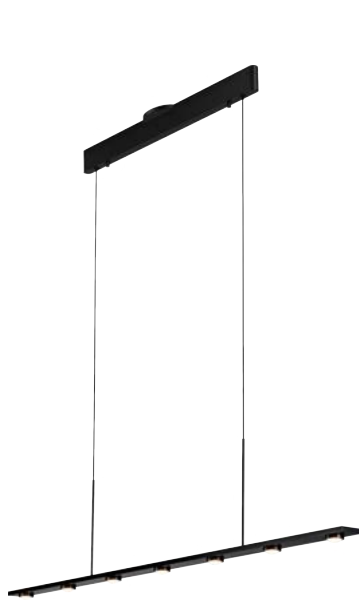

PROJECT			
DATE		TYPE	

PP121462-SBB

PP121462-MH

PP121462-BC

PP121462-AL

AURORA

Material:
Aluminum

Optical Lens:
Acrylic

Finishes:
AL - Brushed Aluminum
BC - Brushed Champagne
MH - Matte White
SBB - Satin Brushed Black

Color Temp.:
3000K

CRI (Ra):
≥90

LED Rated Life:
≈50,000 Hours

Dimming:
100% - 10%

	PP121462
Wattage:	19W
Voltage:	100~130V
Total Lumens:	1470
Delivered Lumens:	1065