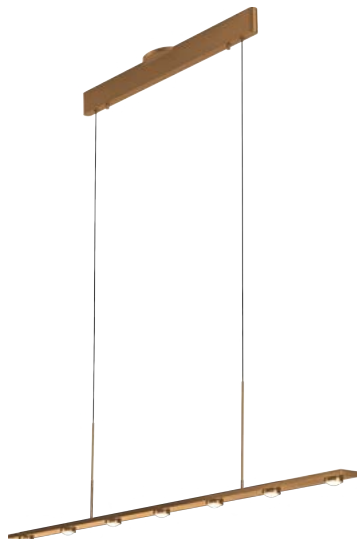

PROJECT			
DATE		TYPE	

PP121462-SBB

PP121462-MH

PP121462-BC

PP121462-AL

AURORA

Material:
Aluminum

Optical Lens:
Acrylic

Finishes:
AL - Brushed Aluminum
BC - Brushed Champagne
MH - Matte White
SBB - Satin Brushed Black

Color Temp.:
3000K

CRI (Ra):
≥90

LED Rated Life:
≈50,000 Hours

Dimming:
100% - 10%

	PP121462
Wattage:	19W
Voltage:	100~130V
Total Lumens:	1470
Delivered Lumens:	1065