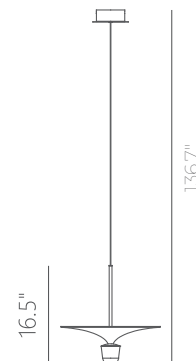

## GRAVITY

|   |   |
|---|---|
| <b>Material:</b><br>Aluminum                            | <b>Color Temp.:</b><br>3000K            |
| <b>Optical Lens:</b><br>Glass                           | <b>CRI (Ra):</b><br>≥90                 |
| <b>Finish:</b><br>PW - Pure White                       | <b>LED Rated Life:</b><br>≈50,000 Hours |
| <b>Finish Details:</b><br>Brushed Nickel<br>Matte Black | <b>Dimming:</b><br>100% - 10%           |

|                          |                 |
|--------------------------|-----------------|
|                          | <b>PP121412</b> |
| <b>Wattage:</b>          | 14W             |
| <b>Voltage:</b>          | 100-130V        |
| <b>Total Lumens:</b>     | 1050            |
| <b>Delivered Lumens:</b> | 857             |