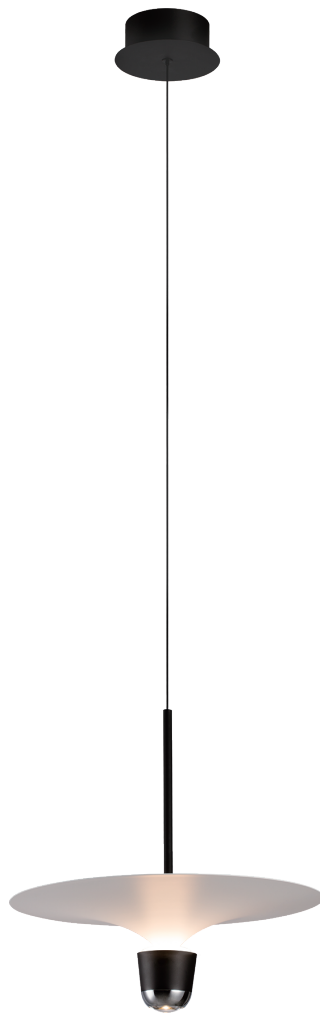

|                |  |             |  |
|----------------|--|-------------|--|
| <b>PROJECT</b> |  |             |  |
| <b>DATE</b>    |  | <b>TYPE</b> |  |

PP121412-PW

## GRAVITY

|   |   |
|---|---|
| <b>Material:</b><br>Aluminum                            | <b>Color Temp.:</b><br>3000K            |
| <b>Optical Lens:</b><br>Glass                           | <b>CRI (Ra):</b><br>≥90                 |
| <b>Finish:</b><br>PW - Pure White                       | <b>LED Rated Life:</b><br>≈50,000 Hours |
| <b>Finish Details:</b><br>Brushed Nickel<br>Matte Black | <b>Dimming:</b><br>100% - 10%           |

|                          |                 |
|--------------------------|-----------------|
|                          | <b>PP121412</b> |
| <b>Wattage:</b>          | 14W             |
| <b>Voltage:</b>          | 100-130V        |
| <b>Total Lumens:</b>     | 1050            |
| <b>Delivered Lumens:</b> | 857             |