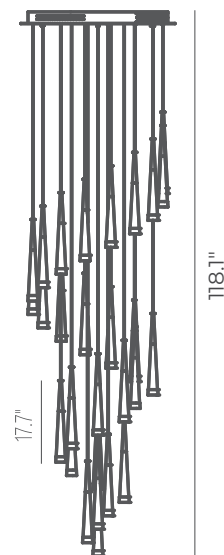

PROJECT			
DATE		TYPE	

PP121396-SDG

PP121396-AL

PP121396-BG

33.5"

METEOR

Materials:
Steel, Aluminum

Lamp Shade:
Acrylic

Finishes:
AL - Brushed Aluminum
BG - Brushed Gold
SDG - Satin Dark Gray

Color Temp.:
3000K

CRI (Ra):
≥90

LED Rated Life:
≈50,000 Hours

Dimming:
100% - 10%

PP121396

Wattage: 210W (28-light)
Voltage: 100~130V
Total Lumens: 15480
Delivered Lumens: 6718