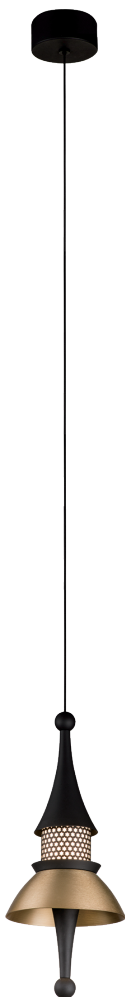

PROJECT			
DATE		TYPE	

PP121134-BMB/BC

8.7"

CHESS

Material:
Aluminum

Diffuser:
Acrylic

Finishes:
BC -Brushed Champagne
BMB - Brushed Matte Black

Color Temp.:
3000K

CRI (Ra):
≥90

LED Rated Life:
≈50,000 Hours

Dimming:
100% - 10%

	PP121134
Wattage:	11W
Voltage:	100~130V
Total Lumens:	900
Delivered Lumens:	192

Dimmable with ELV or TRIAC Dimmer (Not Included)

PageOne Furnishing & Lighting Co., Ltd.