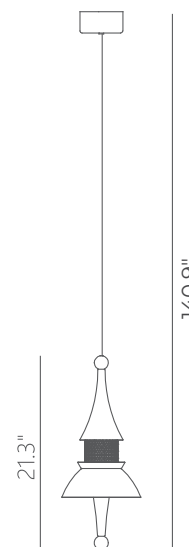

PROJECT			
DATE		TYPE	

PP121134-BMB/BC

8.7"

CHESS

Material:
Aluminum

Diffuser:
Acrylic

Finishes:
BC -Brushed Champagne
BMB - Brushed Matte Black

Color Temp.:
3000K

CRI (Ra):
≥90

LED Rated Life:
≈50,000 Hours

Dimming:
100% - 10%

	PP121134
Wattage:	11W
Voltage:	100~130V
Total Lumens:	900
Delivered Lumens:	192

Dimmable with ELV or TRIAC Dimmer (Not Included)

PageOne Furnishing & Lighting Co., Ltd.