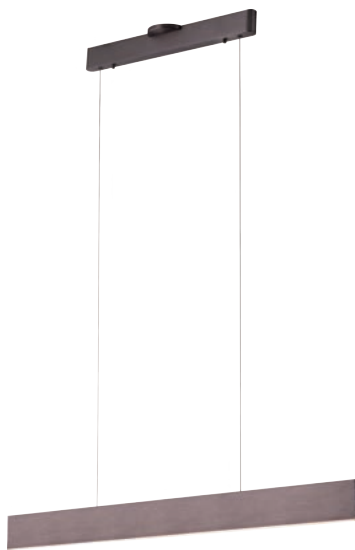

PROJECT			
DATE		TYPE	

PP120287-DT

PP120287-SDG

PP120287-BG

PP120287-AG

PROMETHEUS

Material:
Aluminum

Diffuser:
Acrylic

Finishes:
AG - Satin Aluminum
BG - Brushed Gold
DT - Deep Taupe
SDG - Satin Dark Gray

Color Temp.:
3000K

CRI (Ra):
≥90

LED Rated Life:
≈50,000 Hours

Dimming:
100% - 10%

PP120287

Wattage: 26W
Voltage: 100~130V
Total Lumens: 2100
Delivered Lumens: 932

DT finish is the only one in 59" OAH
Dimmable with ELV or TRIAC Dimmer (Not Included)

PageOne Furnishing & Lighting Co., Ltd.

Add.: 35 Fulton Way, Unit 1, Richmond Hill, ON L4B 2N4, CANADA

Tel.: +1 (905) 707-0004 Toll Free: +1-844-623-7278 Fax: +1 (905) 707-8444