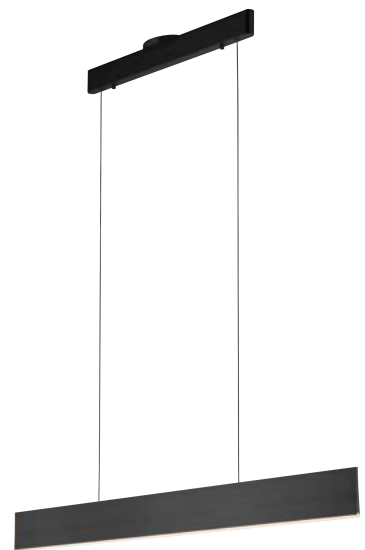

PROJECT			
DATE		TYPE	

PP120287-DT

PP120287-SDG

PP120287-BG

PP120287-AG

PROMETHEUS

Material:
Aluminum

Diffuser:
Acrylic

Finishes:
AG - Satin Aluminum
BG - Brushed Gold
DT - Deep Taupe
SDG - Satin Dark Gray

Color Temp.:
3000K

CRI (Ra):
≥90

LED Rated Life:
≈50,000 Hours

Dimming:
100% - 10%

PP120287

Wattage: 26W
Voltage: 100~130V
Total Lumens: 2100
Delivered Lumens: 932

DT finish is the only one in 59" OAH
Dimmable with ELV or TRIAC Dimmer (Not Included)

PageOne Furnishing & Lighting Co., Ltd.

Add.: 35 Fulton Way, Unit 1, Richmond Hill, ON L4B 2N4, CANADA

Tel.: +1 (905) 707-0004 Toll Free: +1-844-623-7278 Fax: +1 (905) 707-8444