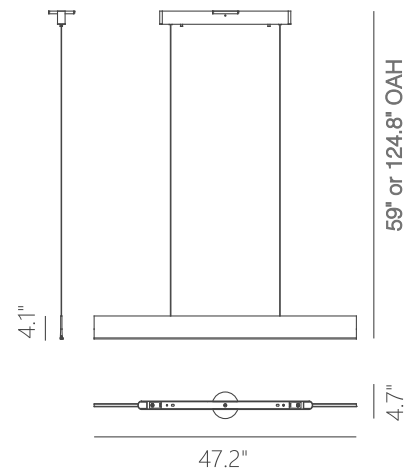

PROJECT			
DATE		TYPE	

PP120287-DT

PP120287-SDG

PP120287-BG

PP120287-AG

PROMETHEUS

Material:
Aluminum

Diffuser:
Acrylic

Finishes:
AG - Satin Aluminum
BG - Brushed Gold
DT - Deep Taupe
SDG - Satin Dark Gray

Color Temp.:
3000K

CRI (Ra):
≥90

LED Rated Life:
≈50,000 Hours

Dimming:
100% - 10%

PP120287

Wattage: 26W
Voltage: 100~130V
Total Lumens: 2100
Delivered Lumens: 932