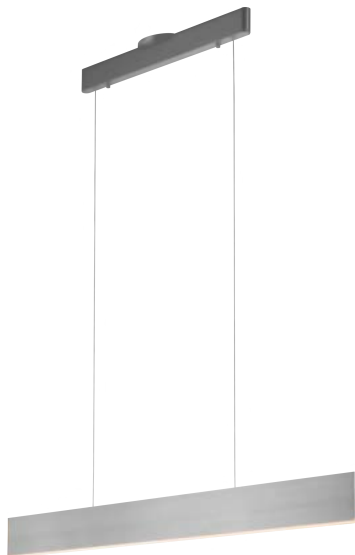

PROJECT			
DATE		TYPE	

PP120287-DT

PP120287-SDG

PP120287-BG

PP120287-AG

PROMETHEUS

Material:
Aluminum

Diffuser:
Acrylic

Finishes:
AG - Satin Aluminum
BG - Brushed Gold
DT - Deep Taupe
SDG - Satin Dark Gray

Color Temp.:
3000K

CRI (Ra):
≥90

LED Rated Life:
≈50,000 Hours

Dimming:
100% - 10%

PP120287

Wattage: 26W
Voltage: 100~130V
Total Lumens: 2100
Delivered Lumens: 932

DT finish is the only one in 59" OAH
Dimmable with ELV or TRIAC Dimmer (Not Included)

PageOne Furnishing & Lighting Co., Ltd.

Add.: 35 Fulton Way, Unit 1, Richmond Hill, ON L4B 2N4, CANADA

Tel.: +1 (905) 707-0004 Toll Free: +1-844-623-7278 Fax: +1 (905) 707-8444