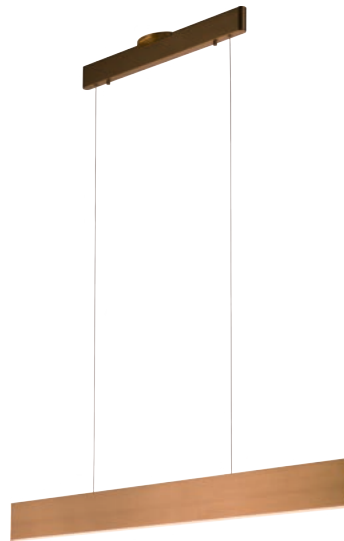

PROJECT			
DATE		TYPE	

PP120287-DT

PP120287-SDG

PP120287-BG

PP120287-AG

PROMETHEUS

Material:
Aluminum

Diffuser:
Acrylic

Finishes:
AG - Satin Aluminum
BG - Brushed Gold
DT - Deep Taupe
SDG - Satin Dark Gray

Color Temp.:
3000K

CRI (Ra):
≥90

LED Rated Life:
≈50,000 Hours

Dimming:
100% - 10%

PP120287

Wattage: 26W
Voltage: 100~130V
Total Lumens: 2100
Delivered Lumens: 932

DT finish is the only one in 59" OAH
Dimmable with ELV or TRIAC Dimmer (Not Included)

PageOne Furnishing & Lighting Co., Ltd.

Add.: 35 Fulton Way, Unit 1, Richmond Hill, ON L4B 2N4, CANADA

Tel.: +1 (905) 707-0004 Toll Free: +1-844-623-7278 Fax: +1 (905) 707-8444