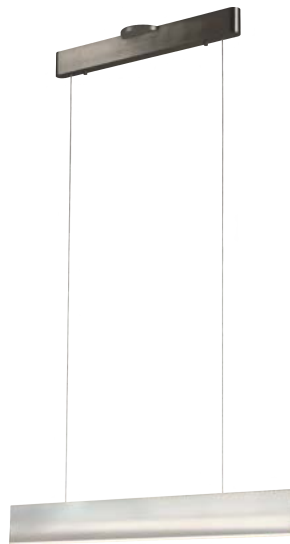

PROJECT			
DATE		TYPE	

PP120286-BG

PP120286-DT

PP120286-SDG

PP120286-AG

PROMETHEUS

Material:
Aluminum

Diffuser:
Acrylic

Finishes:
AG - Satin Aluminum
BG - Brushed Gold
DT - Deep Taupe
SDG - Satin Dark Gray

Color Temp.:
3000K

CRI (Ra):
≥90

LED Rated Life:
≈50,000 Hours

Dimming:
100% - 10%

PP120286

Wattage: 21W
Voltage: 100~130V
Total Lumens: 1680
Delivered Lumens: 746

DT finish is the only one in 59" OAH
Dimmable with ELV or TRIAC Dimmer (Not Included)

PageOne Furnishing & Lighting Co., Ltd.

Add.: 35 Fulton Way, Unit 1, Richmond Hill, ON L4B 2N4, CANADA

Tel.: +1 (905) 707-0004 Toll Free: +1-844-623-7278 Fax: +1 (905) 707-8444