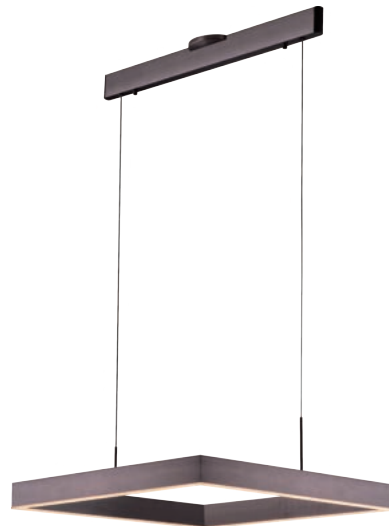

<b>PROJECT</b>			
<b>DATE</b>		<b>TYPE</b>	

PP120284-BG

PP120284-DT

PP120284-SDG

PP120284-AG

## PROMETHEUS

**Material:**  
Aluminum

**Diffuser:**  
Acrylic

**Finishes:**  
AG - Satin Aluminum  
BG - Brushed Gold  
DT - Deep Taupe  
SDG - Satin Dark Gray

**Color Temp.:**  
3000K

**CRI (Ra):**  
≥90

**LED Rated Life:**  
≈50,000 Hours

**Dimming:**  
100% - 10%

**PP120284**

**Wattage:** 42W

**Voltage:** 100~130V

**Total Lumens:** 3120

**Delivered Lumens:** 1386

BG finish is the only one in 59" OAH  
Dimmable with ELV or TRIAC Dimmer (Not Included)