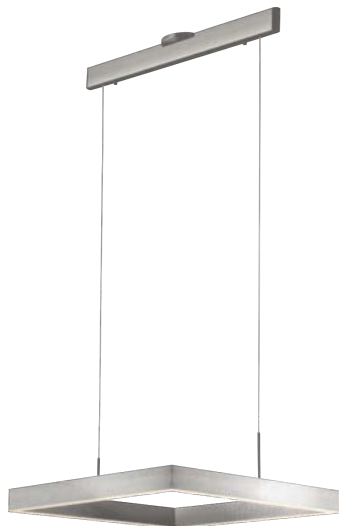

<b>PROJECT</b>			
<b>DATE</b>		<b>TYPE</b>	

PP120284-BG

PP120284-DT

PP120284-SDG

PP120284-AG

## PROMETHEUS

**Material:**  
Aluminum

**Diffuser:**  
Acrylic

**Finishes:**  
AG - Satin Aluminum  
BG - Brushed Gold  
DT - Deep Taupe  
SDG - Satin Dark Gray

**Color Temp.:**  
3000K

**CRI (Ra):**  
≥90

**LED Rated Life:**  
≈50,000 Hours

**Dimming:**  
100% - 10%

**PP120284**

**Wattage:** 42W

**Voltage:** 100~130V

**Total Lumens:** 3120

**Delivered Lumens:** 1386

BG finish is the only one in 59" OAH  
Dimmable with ELV or TRIAC Dimmer (Not Included)