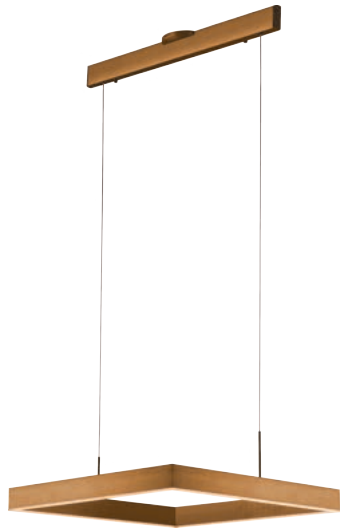

<b>PROJECT</b>			
<b>DATE</b>		<b>TYPE</b>	

PP120284-BG

PP120284-DT

PP120284-SDG

PP120284-AG

## PROMETHEUS

**Material:**  
Aluminum

**Diffuser:**  
Acrylic

**Finishes:**  
AG - Satin Aluminum  
BG - Brushed Gold  
DT - Deep Taupe  
SDG - Satin Dark Gray

**Color Temp.:**  
3000K

**CRI (Ra):**  
≥90

**LED Rated Life:**  
≈50,000 Hours

**Dimming:**  
100% - 10%

**PP120284**

**Wattage:** 42W

**Voltage:** 100~130V

**Total Lumens:** 3120

**Delivered Lumens:** 1386

BG finish is the only one in 59" OAH  
Dimmable with ELV or TRIAC Dimmer (Not Included)