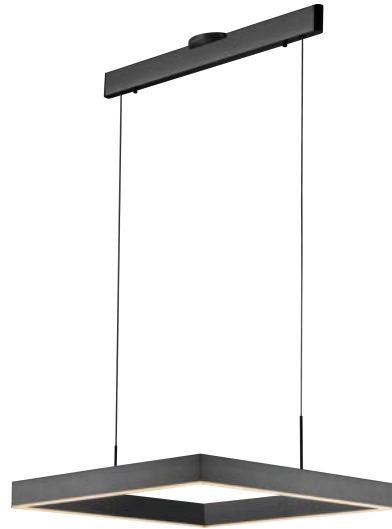

<b>PROJECT</b>			
<b>DATE</b>		<b>TYPE</b>	

PP120284-BG

PP120284-DT

PP120284-SDG

PP120284-AG

## PROMETHEUS

**Material:**  
Aluminum

**Diffuser:**  
Acrylic

**Finishes:**  
AG - Satin Aluminum  
BG - Brushed Gold  
DT - Deep Taupe  
SDG - Satin Dark Gray

**Color Temp.:**  
3000K

**CRI (Ra):**  
≥90

**LED Rated Life:**  
≈50,000 Hours

**Dimming:**  
100% - 10%

**PP120284**

**Wattage:** 42W

**Voltage:** 100~130V

**Total Lumens:** 3120

**Delivered Lumens:** 1386

BG finish is the only one in 59" OAH  
Dimmable with ELV or TRIAC Dimmer (Not Included)