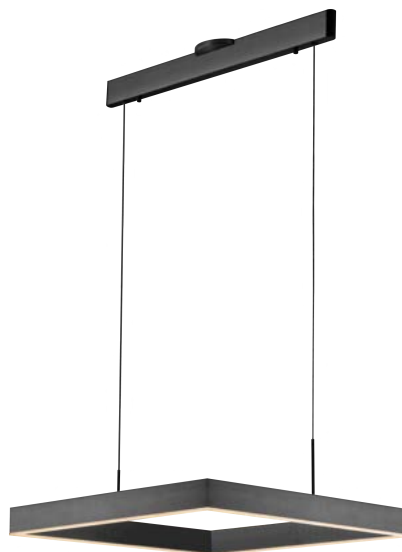

PROJECT			
DATE		TYPE	

PP120283-BG

PP120283-DT

PP120283-SDG

PP120283-AG

PROMETHEUS

Material:
Aluminum

Diffuser:
Acrylic

Finishes:
AG - Satin Aluminum
BG - Brushed Gold
DT - Deep Taupe
SDG - Satin Dark Gray

Color Temp.:
3000K

CRI (Ra):
≥90

LED Rated Life:
≈50,000 Hours

Dimming:
100% - 10%

PP120283

Wattage: 31W
Voltage: 100~130V
Total Lumens: 2520
Delivered Lumens: 1070

DT finish is the only one in 59" OAH
Dimmable with ELV or TRIAC Dimmer (Not Included)

PageOne Furnishing & Lighting Co., Ltd.

Add.: 35 Fulton Way, Unit 1, Richmond Hill, ON L4B 2N4, CANADA

Tel.: +1 (905) 707-0004 Toll Free: +1-844-623-7278 Fax: +1 (905) 707-8444