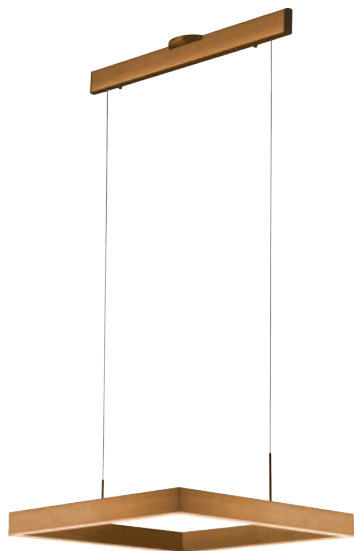

PROJECT			
DATE		TYPE	

PP120283-BG

PP120283-DT

PP120283-SDG

PP120283-AG

PROMETHEUS

Material:
Aluminum

Diffuser:
Acrylic

Finishes:
AG - Satin Aluminum
BG - Brushed Gold
DT - Deep Taupe
SDG - Satin Dark Gray

Color Temp.:
3000K

CRI (Ra):
≥90

LED Rated Life:
≈50,000 Hours

Dimming:
100% - 10%

PP120283

Wattage: 31W
Voltage: 100~130V
Total Lumens: 2520
Delivered Lumens: 1070

DT finish is the only one in 59" OAH
Dimmable with ELV or TRIAC Dimmer (Not Included)

PageOne Furnishing & Lighting Co., Ltd.

Add.: 35 Fulton Way, Unit 1, Richmond Hill, ON L4B 2N4, CANADA

Tel.: +1 (905) 707-0004 Toll Free: +1-844-623-7278 Fax: +1 (905) 707-8444