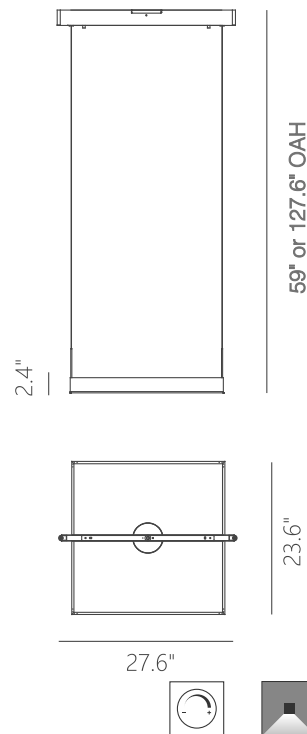

PROJECT			
DATE		TYPE	

PP120283-BG

PP120283-DT

PP120283-SDG

PP120283-AG

PROMETHEUS

Material:
Aluminum

Diffuser:
Acrylic

Finishes:
AG - Satin Aluminum
BG - Brushed Gold
DT - Deep Taupe
SDG - Satin Dark Gray

Color Temp.:
3000K

CRI (Ra):
≥90

LED Rated Life:
≈50,000 Hours

Dimming:
100% - 10%

PP120283

Wattage: 31W
Voltage: 100~130V
Total Lumens: 2520
Delivered Lumens: 1070