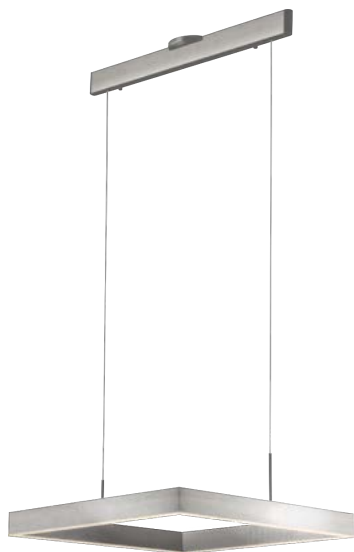

PROJECT			
DATE		TYPE	

PP120283-BG

PP120283-DT

PP120283-SDG

PP120283-AG

PROMETHEUS

Material:
Aluminum

Diffuser:
Acrylic

Finishes:
AG - Satin Aluminum
BG - Brushed Gold
DT - Deep Taupe
SDG - Satin Dark Gray

Color Temp.:
3000K

CRI (Ra):
≥90

LED Rated Life:
≈50,000 Hours

Dimming:
100% - 10%

PP120283

Wattage: 31W
Voltage: 100~130V
Total Lumens: 2520
Delivered Lumens: 1070

DT finish is the only one in 59" OAH
Dimmable with ELV or TRIAC Dimmer (Not Included)

PageOne Furnishing & Lighting Co., Ltd.

Add.: 35 Fulton Way, Unit 1, Richmond Hill, ON L4B 2N4, CANADA

Tel.: +1 (905) 707-0004 Toll Free: +1-844-623-7278 Fax: +1 (905) 707-8444