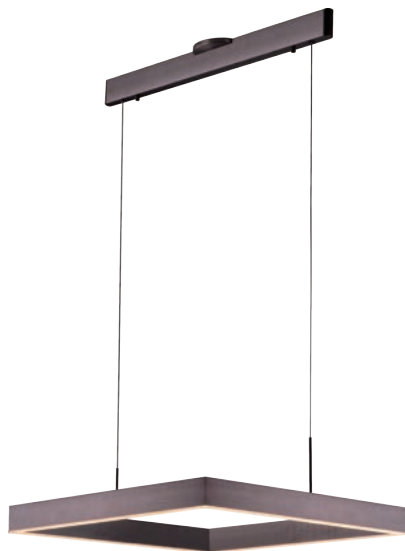

PROJECT			
DATE		TYPE	

PP120283-BG

PP120283-DT

PP120283-SDG

PP120283-AG

PROMETHEUS

Material:
Aluminum

Diffuser:
Acrylic

Finishes:
AG - Satin Aluminum
BG - Brushed Gold
DT - Deep Taupe
SDG - Satin Dark Gray

Color Temp.:
3000K

CRI (Ra):
≥90

LED Rated Life:
≈50,000 Hours

Dimming:
100% - 10%

PP120283

Wattage: 31W
Voltage: 100~130V
Total Lumens: 2520
Delivered Lumens: 1070

DT finish is the only one in 59" OAH
Dimmable with ELV or TRIAC Dimmer (Not Included)

PageOne Furnishing & Lighting Co., Ltd.

Add.: 35 Fulton Way, Unit 1, Richmond Hill, ON L4B 2N4, CANADA

Tel.: +1 (905) 707-0004 Toll Free: +1-844-623-7278 Fax: +1 (905) 707-8444