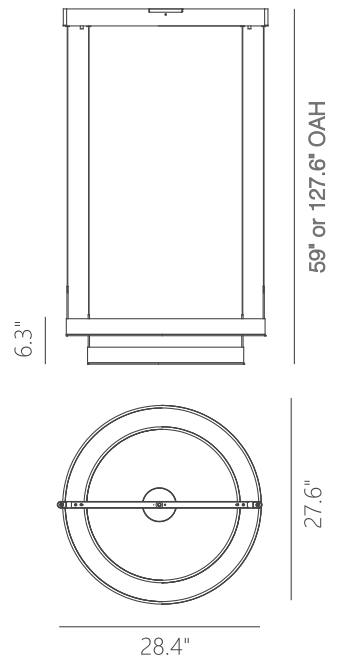

## PROMETHEUS

<b>Material:</b> Aluminum	<b>Color Temp.:</b> 3000K
<b>Diffuser:</b> Acrylic	<b>CRI (Ra):</b> ≥90
<b>Finishes:</b> AG - Satin Aluminum BG - Brushed Gold DT - Deep Taupe SDG - Satin Dark Gray	<b>LED Rated Life:</b> ≈50,000 Hours
	<b>Dimming:</b> 100% - 10%

	<b>PP120282</b>
<b>Wattage:</b>	53W
<b>Voltage:</b>	100~130V
<b>Total Lumens:</b>	4320
<b>Delivered Lumens:</b>	2395

DT finish is the only one in 59" OAH  
Dimmable with ELV or TRIAC Dimmer (Not Included)