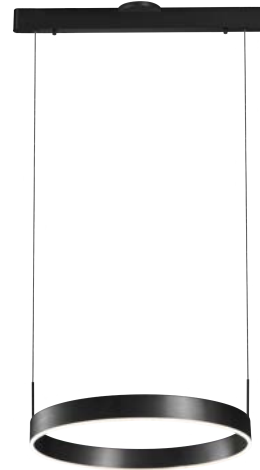

PROJECT			
DATE		TYPE	

PP120281-DT

PP120281-BG

PP120281-SDG

PP120281-AG

PROMETHEUS

Material: Aluminum	Color Temp.: 3000K
Diffuser: Acrylic	CRI (Ra): ≥90
Finishes: AG - Satin Aluminum BG - Brushed Gold DT - Deep Taupe SDG - Satin Dark Gray	LED Rated Life: ≈50,000 Hours
	Dimming: 100% - 10%

	PP120281
Wattage:	31W
Voltage:	100~130V
Total Lumens:	2520
Delivered Lumens:	1348

DT finish is the only one in 59" OAH
Dimmable with ELV or TRIAC Dimmer (Not Included)