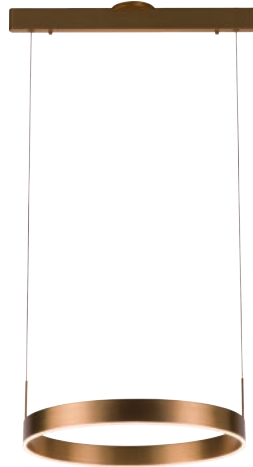

PROJECT			
DATE		TYPE	

PP120281-DT

PP120281-BG

PP120281-SDG

PP120281-AG

PROMETHEUS

Material: Aluminum	Color Temp.: 3000K
Diffuser: Acrylic	CRI (Ra): ≥90
Finishes: AG - Satin Aluminum BG - Brushed Gold DT - Deep Taupe SDG - Satin Dark Gray	LED Rated Life: ≈50,000 Hours
	Dimming: 100% - 10%

	PP120281
Wattage:	31W
Voltage:	100~130V
Total Lumens:	2520
Delivered Lumens:	1348

DT finish is the only one in 59" OAH
Dimmable with ELV or TRIAC Dimmer (Not Included)