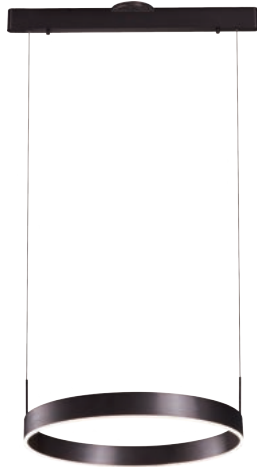

PROJECT			
DATE		TYPE	

PP120281-DT

PP120281-BG

PP120281-SDG

PP120281-AG

PROMETHEUS

Material: Aluminum	Color Temp.: 3000K
Diffuser: Acrylic	CRI (Ra): ≥90
Finishes: AG - Satin Aluminum BG - Brushed Gold DT - Deep Taupe SDG - Satin Dark Gray	LED Rated Life: ≈50,000 Hours
	Dimming: 100% - 10%

	PP120281
Wattage:	31W
Voltage:	100~130V
Total Lumens:	2520
Delivered Lumens:	1348

DT finish is the only one in 59" OAH
Dimmable with ELV or TRIAC Dimmer (Not Included)