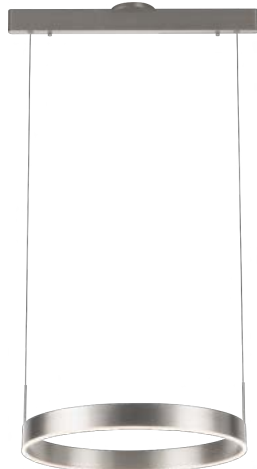

PROJECT			
DATE		TYPE	

PP120281-DT

PP120281-BG

PP120281-SDG

PP120281-AG

PROMETHEUS

Material: Aluminum	Color Temp.: 3000K
Diffuser: Acrylic	CRI (Ra): ≥90
Finishes: AG - Satin Aluminum BG - Brushed Gold DT - Deep Taupe SDG - Satin Dark Gray	LED Rated Life: ≈50,000 Hours
	Dimming: 100% - 10%

	PP120281
Wattage:	31W
Voltage:	100~130V
Total Lumens:	2520
Delivered Lumens:	1348

DT finish is the only one in 59" OAH
Dimmable with ELV or TRIAC Dimmer (Not Included)