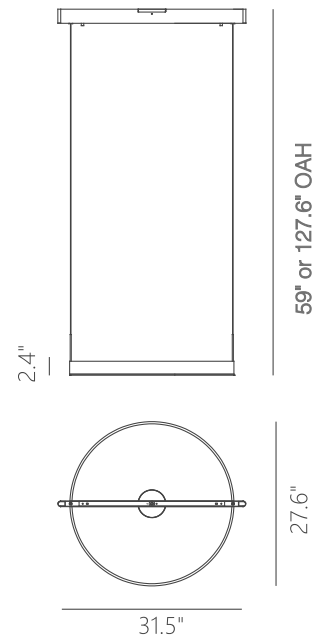

PROJECT			
DATE		TYPE	

PP120281-DT

PP120281-BG

PP120281-SDG

PP120281-AG

PROMETHEUS

Material: Aluminum	Color Temp.: 3000K
Diffuser: Acrylic	CRI (Ra): ≥90
Finishes: AG - Satin Aluminum BG - Brushed Gold DT - Deep Taupe SDG - Satin Dark Gray	LED Rated Life: ≈50,000 Hours
	Dimming: 100% - 10%

	PP120281
Wattage:	31W
Voltage:	100~130V
Total Lumens:	2520
Delivered Lumens:	1348

DT finish is the only one in 59" OAH
Dimmable with ELV or TRIAC Dimmer (Not Included)