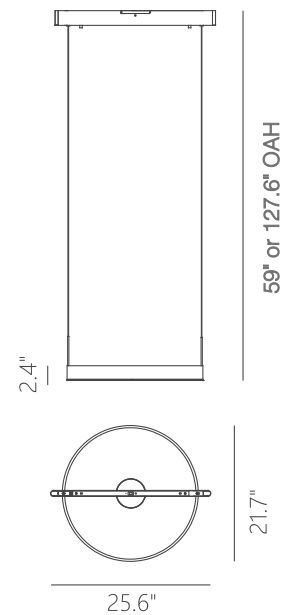

<b>PROJECT</b>			
<b>DATE</b>		<b>TYPE</b>	

PP120280-DT

PP120280-BG

PP120280-SDG

PP120280-AG

## PROMETHEUS

<b>Material:</b> Aluminum	<b>Color Temp.:</b> 3000K
<b>Diffuser:</b> Acrylic	<b>CRI (Ra):</b> ≥90
<b>Finishes:</b> AG - Satin Aluminum BG - Brushed Gold DT - Deep Taupe SDG - Satin Dark Gray	<b>LED Rated Life:</b> ≈50,000 Hours
	<b>Dimming:</b> 100% - 10%

	<b>PP120280</b>
<b>Wattage:</b>	22W
<b>Voltage:</b>	100~130V
<b>Total Lumens:</b>	1800
<b>Delivered Lumens:</b>	808

DT finish is the only one in 59" OAH  
Dimmable with ELV or TRIAC Dimmer (Not Included)