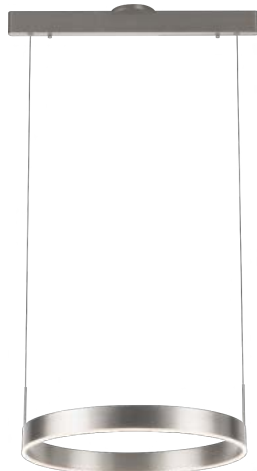

<b>PROJECT</b>			
<b>DATE</b>		<b>TYPE</b>	

PP120280-DT

PP120280-BG

PP120280-SDG

PP120280-AG

## PROMETHEUS

<b>Material:</b> Aluminum	<b>Color Temp.:</b> 3000K
<b>Diffuser:</b> Acrylic	<b>CRI (Ra):</b> ≥90
<b>Finishes:</b> AG - Satin Aluminum BG - Brushed Gold DT - Deep Taupe SDG - Satin Dark Gray	<b>LED Rated Life:</b> ≈50,000 Hours
	<b>Dimming:</b> 100% - 10%

	<b>PP120280</b>
<b>Wattage:</b>	22W
<b>Voltage:</b>	100~130V
<b>Total Lumens:</b>	1800
<b>Delivered Lumens:</b>	808

DT finish is the only one in 59" OAH  
Dimmable with ELV or TRIAC Dimmer (Not Included)