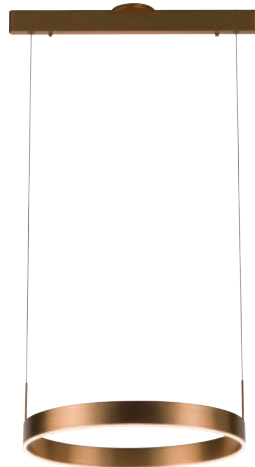

<b>PROJECT</b>			
<b>DATE</b>		<b>TYPE</b>	

PP120280-DT

PP120280-BG

PP120280-SDG

PP120280-AG

## PROMETHEUS

<b>Material:</b> Aluminum	<b>Color Temp.:</b> 3000K
<b>Diffuser:</b> Acrylic	<b>CRI (Ra):</b> ≥90
<b>Finishes:</b> AG - Satin Aluminum BG - Brushed Gold DT - Deep Taupe SDG - Satin Dark Gray	<b>LED Rated Life:</b> ≈50,000 Hours
	<b>Dimming:</b> 100% - 10%

	<b>PP120280</b>
<b>Wattage:</b>	22W
<b>Voltage:</b>	100~130V
<b>Total Lumens:</b>	1800
<b>Delivered Lumens:</b>	808

DT finish is the only one in 59" OAH  
Dimmable with ELV or TRIAC Dimmer (Not Included)