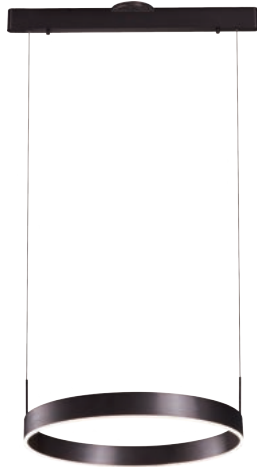

<b>PROJECT</b>			
<b>DATE</b>		<b>TYPE</b>	

PP120280-DT

PP120280-BG

PP120280-SDG

PP120280-AG

## PROMETHEUS

<b>Material:</b> Aluminum	<b>Color Temp.:</b> 3000K
<b>Diffuser:</b> Acrylic	<b>CRI (Ra):</b> ≥90
<b>Finishes:</b> AG - Satin Aluminum BG - Brushed Gold DT - Deep Taupe SDG - Satin Dark Gray	<b>LED Rated Life:</b> ≈50,000 Hours
	<b>Dimming:</b> 100% - 10%

	<b>PP120280</b>
<b>Wattage:</b>	22W
<b>Voltage:</b>	100~130V
<b>Total Lumens:</b>	1800
<b>Delivered Lumens:</b>	808

DT finish is the only one in 59" OAH  
Dimmable with ELV or TRIAC Dimmer (Not Included)