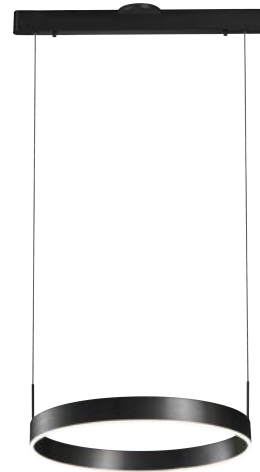

<b>PROJECT</b>			
<b>DATE</b>		<b>TYPE</b>	

PP120280-DT

PP120280-BG

PP120280-SDG

PP120280-AG

## PROMETHEUS

<b>Material:</b> Aluminum	<b>Color Temp.:</b> 3000K
<b>Diffuser:</b> Acrylic	<b>CRI (Ra):</b> ≥90
<b>Finishes:</b> AG - Satin Aluminum BG - Brushed Gold DT - Deep Taupe SDG - Satin Dark Gray	<b>LED Rated Life:</b> ≈50,000 Hours
	<b>Dimming:</b> 100% - 10%

	<b>PP120280</b>
<b>Wattage:</b>	22W
<b>Voltage:</b>	100~130V
<b>Total Lumens:</b>	1800
<b>Delivered Lumens:</b>	808

DT finish is the only one in 59" OAH  
Dimmable with ELV or TRIAC Dimmer (Not Included)