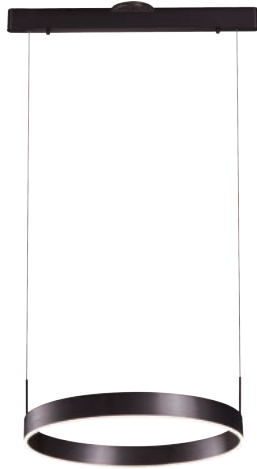

PROJECT			
DATE		TYPE	

PP120280-DT

PP120280-BG

PP120280-SDG

PP120280-AG

PROMETHEUS

Material: Aluminum	Color Temp.: 3000K
Diffuser: Acrylic	CRI (Ra): ≥90
Finishes: AG - Satin Aluminum BG - Brushed Gold DT - Deep Taupe SDG - Satin Dark Gray	LED Rated Life: ≈50,000 Hours
	Dimming: 100% - 10%

	PP120280
Wattage:	22W
Voltage:	100~130V
Total Lumens:	1800
Delivered Lumens:	808

DT finish is the only one in 59" OAH
Dimmable with ELV or TRIAC Dimmer (Not Included)