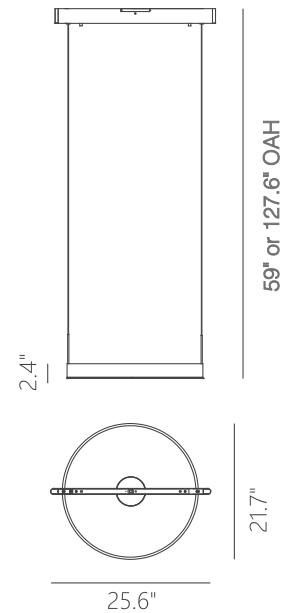

PROJECT			
DATE		TYPE	

PP120280-DT

PP120280-BG

PP120280-SDG

PP120280-AG

PROMETHEUS

Material: Aluminum	Color Temp.: 3000K
Diffuser: Acrylic	CRI (Ra): ≥90
Finishes: AG - Satin Aluminum BG - Brushed Gold DT - Deep Taupe SDG - Satin Dark Gray	LED Rated Life: ≈50,000 Hours
	Dimming: 100% - 10%

	PP120280
Wattage:	22W
Voltage:	100~130V
Total Lumens:	1800
Delivered Lumens:	808

DT finish is the only one in 59" OAH
Dimmable with ELV or TRIAC Dimmer (Not Included)