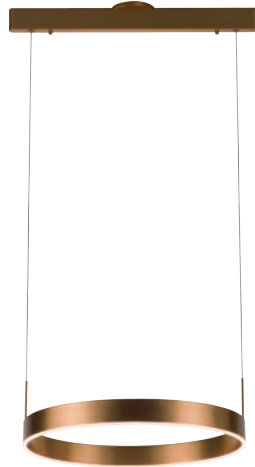

PROJECT			
DATE		TYPE	

PP120280-DT

PP120280-BG

PP120280-SDG

PP120280-AG

PROMETHEUS

Material: Aluminum	Color Temp.: 3000K
Diffuser: Acrylic	CRI (Ra): ≥90
Finishes: AG - Satin Aluminum BG - Brushed Gold DT - Deep Taupe SDG - Satin Dark Gray	LED Rated Life: ≈50,000 Hours
	Dimming: 100% - 10%

	PP120280
Wattage:	22W
Voltage:	100~130V
Total Lumens:	1800
Delivered Lumens:	808

DT finish is the only one in 59" OAH
Dimmable with ELV or TRIAC Dimmer (Not Included)