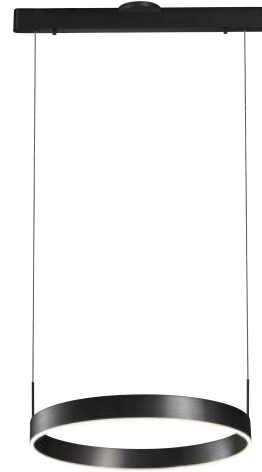

PROJECT			
DATE		TYPE	

PP120280-DT

PP120280-BG

PP120280-SDG

PP120280-AG

PROMETHEUS

Material: Aluminum	Color Temp.: 3000K
Diffuser: Acrylic	CRI (Ra): ≥90
Finishes: AG - Satin Aluminum BG - Brushed Gold DT - Deep Taupe SDG - Satin Dark Gray	LED Rated Life: ≈50,000 Hours
	Dimming: 100% - 10%

	PP120280
Wattage:	22W
Voltage:	100~130V
Total Lumens:	1800
Delivered Lumens:	808

DT finish is the only one in 59" OAH
Dimmable with ELV or TRIAC Dimmer (Not Included)