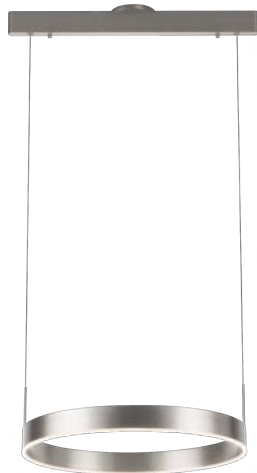

PROJECT			
DATE		TYPE	

PP120280-DT

PP120280-BG

PP120280-SDG

PP120280-AG

PROMETHEUS

Material: Aluminum	Color Temp.: 3000K
Diffuser: Acrylic	CRI (Ra): ≥90
Finishes: AG - Satin Aluminum BG - Brushed Gold DT - Deep Taupe SDG - Satin Dark Gray	LED Rated Life: ≈50,000 Hours
	Dimming: 100% - 10%

	PP120280
Wattage:	22W
Voltage:	100~130V
Total Lumens:	1800
Delivered Lumens:	808

DT finish is the only one in 59" OAH
Dimmable with ELV or TRIAC Dimmer (Not Included)