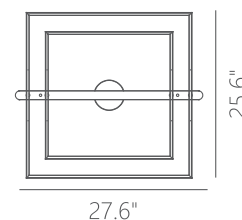

## ATHENA

<b>Material:</b> Aluminum	<b>Color Temp.:</b> 3000K
<b>Illuminating Shade:</b> Acrylic	<b>CRI (Ra):</b> ≥90
<b>Finish:</b> SBB - Satin Brushed Black	<b>LED Rated Life:</b> ≈50,000 Hours
	<b>Dimming:</b> 100% - 10%