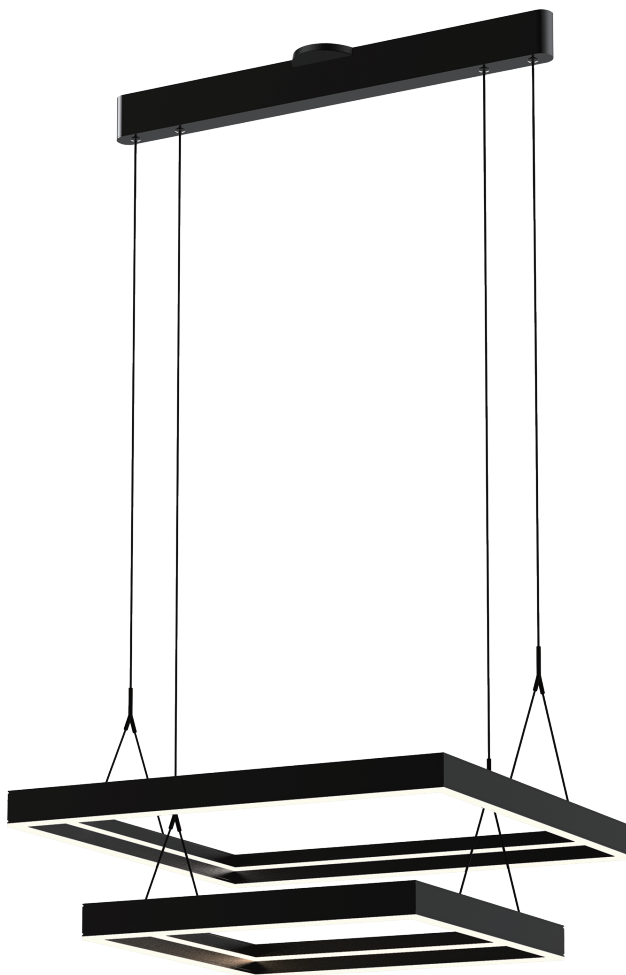

<b>PROJECT</b>			
<b>DATE</b>		<b>TYPE</b>	

PP020252-SBB

## ATHENA

<b>Material:</b> Aluminum	<b>Color Temp.:</b> 3000K
<b>Illuminating Shade:</b> Acrylic	<b>CRI (Ra):</b> ≥90
<b>Finish:</b> SBB - Satin Brushed Black	<b>LED Rated Life:</b> ≈50,000 Hours
	<b>Dimming:</b> 100% - 10%

	<b>PP020252</b>
<b>Wattage:</b>	80W
<b>Voltage:</b>	100~130V
<b>Total Lumens:</b>	6720
<b>Delivered Lumens:</b>	3051

Dimmable with ELV or TRIAC Dimmer (Not Included)