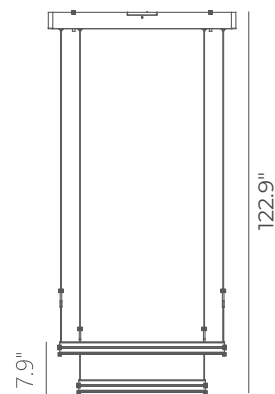

## ATHENA

<b>Material:</b> Aluminum	<b>Color Temp.:</b> 3000K
<b>Illuminating Shade:</b> Acrylic	<b>CRI (Ra):</b> ≥90
<b>Finish:</b> SBB - Satin Brushed Black	<b>LED Rated Life:</b> ≈50,000 Hours
	<b>Dimming:</b> 100% - 10%