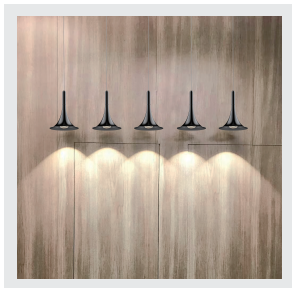

PROJECT			
DATE		TYPE	

PP020177-SDG

6.3"

JAZZ

Material: Aluminum	Color Temp.: 3000K
Optical Lens: Glass	CRI (Ra): ≥90
Finishes: SDG - Satin Dark Gray	LED Rated Life: ≈50,000 Hours
	Dimming: 100% - 10%

	PP020177
Wattage:	5W
Voltage:	100~130V
Total Lumens:	420
Delivered Lumens:	319

Dimmable with ELV or TRIAC Dimmer (Not Included)