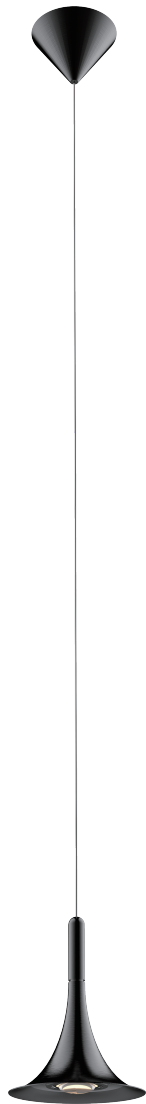

PROJECT			
DATE		TYPE	

PP020177-SDG

6.3"

JAZZ

Material: Aluminum	Color Temp.: 3000K
Optical Lens: Glass	CRI (Ra): ≥90
Finishes: SDG - Satin Dark Gray	LED Rated Life: ≈50,000 Hours
	Dimming: 100% - 10%

	PP020177
Wattage:	5W
Voltage:	100~130V
Total Lumens:	420
Delivered Lumens:	319

Dimmable with ELV or TRIAC Dimmer (Not Included)