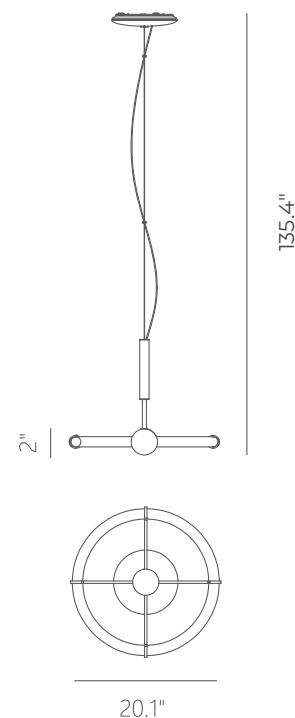

PROJECT			
DATE		TYPE	

PP020152-CM

ORBIT

Materials:
Steel, Acrylic

Illuminating Shade:
Acrylic

Finish:
CM - Chrome

Color Temp.:
3000K

CRI (Ra):
≥90

LED Rated Life:
≈50,000 Hours

Dimming:
100% - 10%

PP020152

Wattage: 27W
Voltage: 100~130V
Total Lumens: 2310
Delivered Lumens: 1003

Dimmable with ELV or TRIAC Dimmer (Not Included)

PageOne Furnishing & Lighting Co., Ltd.