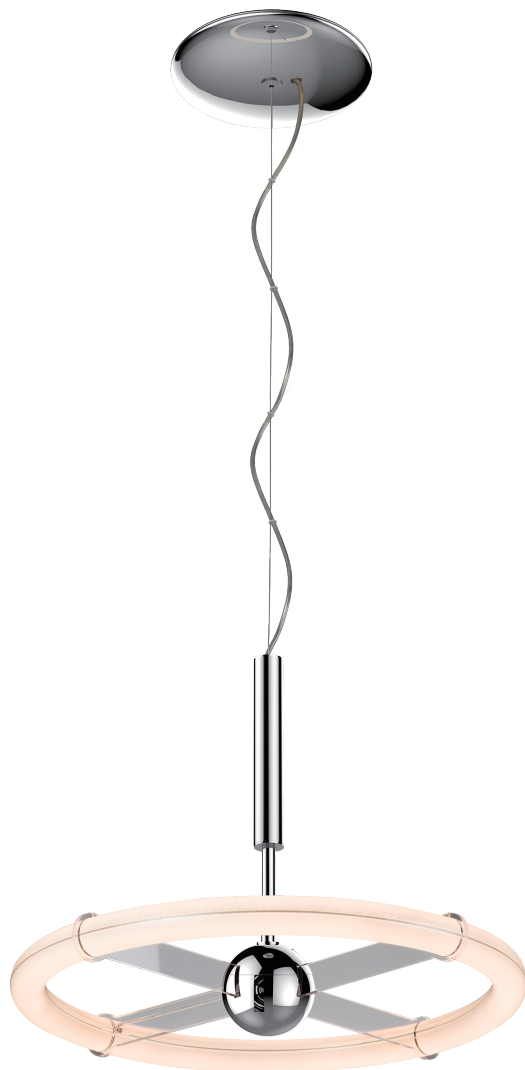

PROJECT			
DATE		TYPE	

PP020152-CM

ORBIT

Materials:
Steel, Acrylic

Illuminating Shade:
Acrylic

Finish:
CM - Chrome

Color Temp.:
3000K

CRI (Ra):
≥90

LED Rated Life:
≈50,000 Hours

Dimming:
100% - 10%

PP020152

Wattage: 27W
Voltage: 100~130V
Total Lumens: 2310
Delivered Lumens: 1003

Dimmable with ELV or TRIAC Dimmer (Not Included)

PageOne Furnishing & Lighting Co., Ltd.