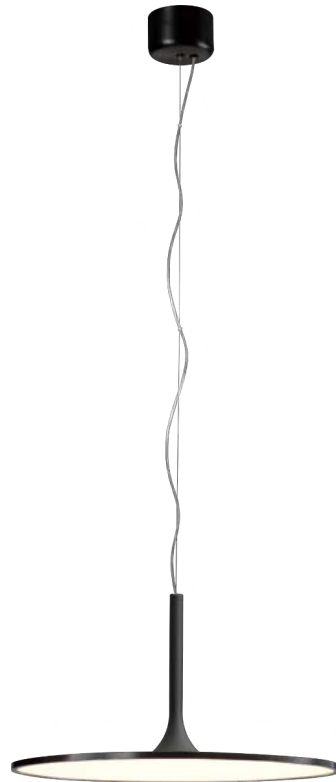

| | | | |
|----------------|--|-------------|--|
| PROJECT | | | |
| DATE | | TYPE | |

PP020060-MH

PP020060-BBK/MB

PP020060-BG/MH

PP020060-BBK/MH

PIANO

Material:
Aluminum

Diffuser:
Polystyrene

Finishes:
BBK - Brushed Black
BG - Brushed Gold
MB - Matte Black
MH - Matte White

Color Temp.:
3000K

CRI (Ra):
≥90

LED Rated Life:
≈50,000 Hours

Dimming:
100% - 10%

PP020060

Wattage: 39W
Voltage: 100~130V
Total Lumens: 3600
Delivered Lumens: 1559