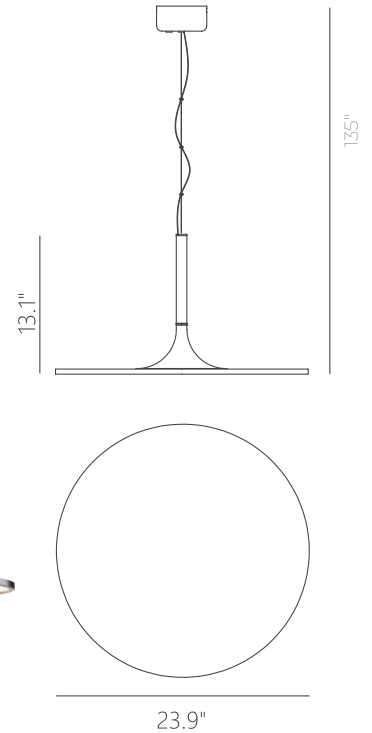

| | | | |
|----------------|--|-------------|--|
| PROJECT | | | |
| DATE | | TYPE | |

PP020060-MH

PP020060-BBK/MB

PP020060-BG/MH

PP020060-BBK/MH

PIANO

Material:
Aluminum

Diffuser:
Polystyrene

Finishes:
BBK - Brushed Black
BG - Brushed Gold
MB - Matte Black
MH - Matte White

Color Temp.:
3000K

CRI (Ra):
≥90

LED Rated Life:
≈50,000 Hours

Dimming:
100% - 10%

PP020060

Wattage: 39W
Voltage: 100~130V
Total Lumens: 3600
Delivered Lumens: 1559