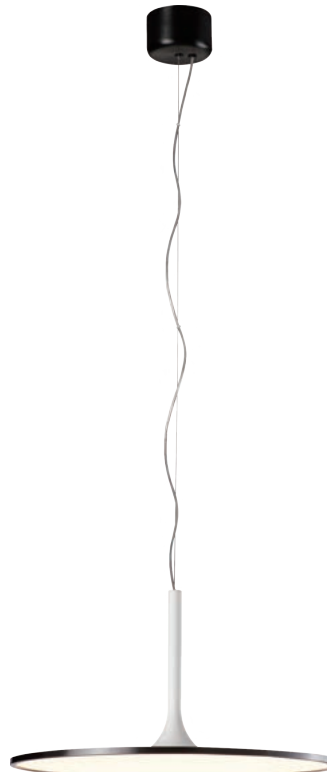

| | | | |
|----------------|--|-------------|--|
| PROJECT | | | |
| DATE | | TYPE | |

PP020060-MH

PP020060-BBK/MB

PP020060-BG/MH

PP020060-BBK/MH

PIANO

Material:
Aluminum

Diffuser:
Polystyrene

Finishes:
BBK - Brushed Black
BG - Brushed Gold
MB - Matte Black
MH - Matte White

Color Temp.:
3000K

CRI (Ra):
≥90

LED Rated Life:
≈50,000 Hours

Dimming:
100% - 10%

PP020060

Wattage: 39W
Voltage: 100~130V
Total Lumens: 3600
Delivered Lumens: 1559