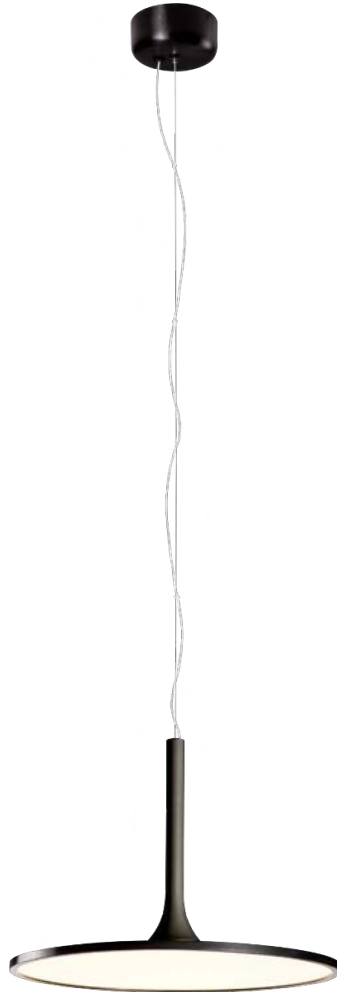

<b>PROJECT</b>			
<b>DATE</b>		<b>TYPE</b>	

PP020059-MH

PP020059-BBK/MB

PP020059-BG/MH

PP020059-BBK/MH

## PIANO

**Material:**  
Aluminum

**Diffuser:**  
Polystyrene

**Finishes:**  
BBK - Brushed Black  
BG - Brushed Gold  
MB - Matte Black  
MH - Matte White

**Color Temp.:**  
3000K

**CRI (Ra):**  
≥90

**LED Rated Life:**  
≈50,000 Hours

**Dimming:**  
100% - 10%

**PP020059**

**Wattage:** 28W

**Voltage:** 100~130V

**Total Lumens:** 2730

**Delivered Lumens:** 1182

Dimmable with ELV or TRIAC Dimmer (Not Included)

PageOne Furnishing & Lighting Co., Ltd.