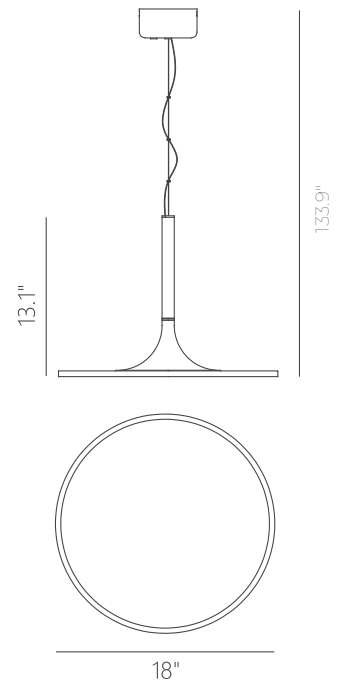

## PIANO

**Material:**  
Aluminum

**Diffuser:**  
Polystyrene

**Finishes:**  
BBK - Brushed Black  
BG - Brushed Gold  
MB - Matte Black  
MH - Matte White

**Color Temp.:**  
3000K

**CRI (Ra):**  
≥90

**LED Rated Life:**  
≈50,000 Hours