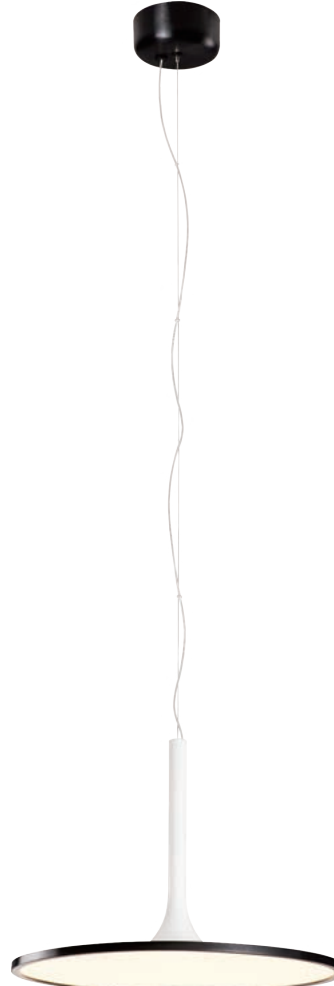

<b>PROJECT</b>			
<b>DATE</b>		<b>TYPE</b>	

PP020059-MH

PP020059-BBK/MB

PP020059-BG/MH

PP020059-BBK/MH

## PIANO

**Material:**  
Aluminum

**Diffuser:**  
Polystyrene

**Finishes:**  
BBK - Brushed Black  
BG - Brushed Gold  
MB - Matte Black  
MH - Matte White

**Color Temp.:**  
3000K

**CRI (Ra):**  
≥90

**LED Rated Life:**  
≈50,000 Hours

**Dimming:**  
100% - 10%

**PP020059**

**Wattage:** 28W

**Voltage:** 100~130V

**Total Lumens:** 2730

**Delivered Lumens:** 1182

Dimmable with ELV or TRIAC Dimmer (Not Included)

PageOne Furnishing & Lighting Co., Ltd.