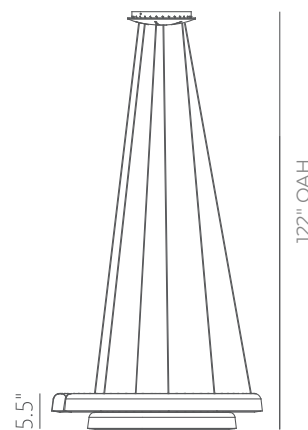

ENSO

Material:
Aluminum

Lamp Shade:
Polyurethane

Finish:
MH - Matte White

Color Temp.:
3000K

CRI (Ra):
≥90

LED Rated Life:
≈50,000 Hours

Dimming:
100% - 10%

PP020018

Wattage:	87W
Voltage:	100-130V
Total Lumens:	8400
Delivered Lumens:	3795

Dimmable with ELV or TRIAC Dimmer (Not Included)

PageOne Furnishing & Lighting Co., Ltd.

Add.: 35 Fulton Way, Unit 1, Richmond Hill, ON L4B 2N4, CANADA

Tel.: +1 (905) 707-0004 Toll Free: +1-844-623-7278 Fax: +1 (905) 707-8444

E-mail: sales@pageonlighting.com

Website: www.pageonlighting.com

Pageonlighting

Pageone Furnishing & Lighting