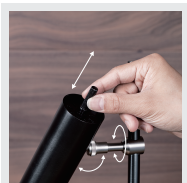

PROJECT			
DATE		TYPE