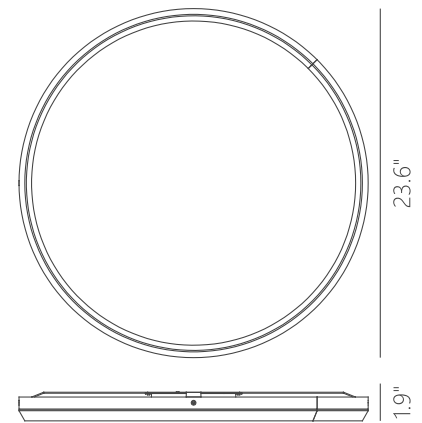

PROJECT			
DATE		TYPE	

PC111150-BC

PC1111250-SDG

PC111150-MH

PC111150-SN

SKYLIGHT

Material: Aluminum	Color Temp.: 3000K
Diffuser: Acrylic	CRI (Ra): ≥90
Finishes: BC - Brushed Champagne MH - Matte White SDG - Satin Dark Gray SN - Satin Nickel	LED Rated Life: ≈50,000 Hours
	Dimming: 100% - 10%