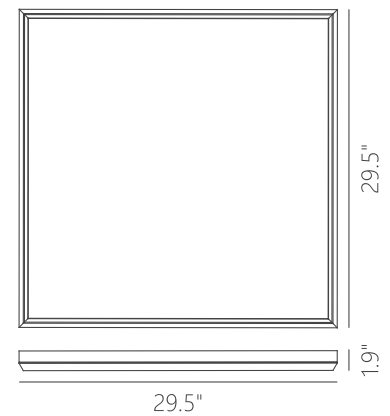

PROJECT			
DATE		TYPE	

PC111148-SN

PC111148-MH

PC111148-SDG

PC111148-BC

SKYLIGHT

Material:
Aluminum

Diffuser:
Acrylic