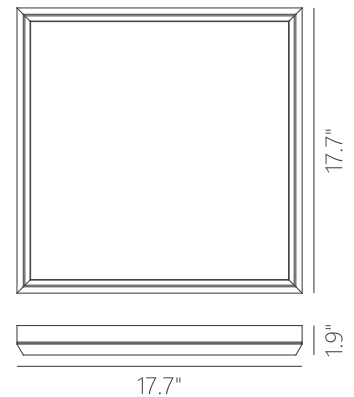

PROJECT			
DATE		TYPE	

PC111146-SN

PC111146-BC

PC111146-MH

PC111146-SDG

SKYLIGHT

Material:
Aluminum

Diffuser:
Acrylic