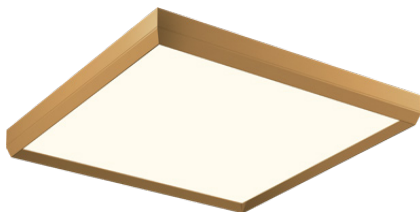

PROJECT			
DATE		TYPE	

PC111146-SN

PC111146-BC

PC111146-MH

PC111146-SDG

SKYLIGHT

Material:
Aluminum

Diffuser:
Acrylic

Finishes:
BC - Brushed Champagne
MH - Matte White
SDG - Satin Dark Gray
SN - Satin Nickel

Color Temp.:
3000K

CRI (Ra):
≥90

LED Rated Life:
≈50,000 Hours

Dimming:
100% - 10%

Dimmable with ELV or TRIAC Dimmer (Not Included)