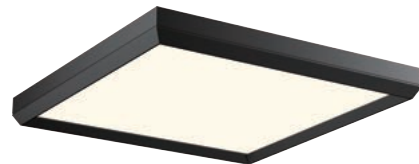

PROJECT			
DATE		TYPE	

PC111146-SN

PC111146-BC

PC111146-MH

PC111146-SDG

SKYLIGHT

Material:
Aluminum

Diffuser:
Acrylic

Finishes:
BC - Brushed Champagne
MH - Matte White
SDG - Satin Dark Gray
SN - Satin Nickel

Color Temp.:
3000K

CRI (Ra):
≥90

LED Rated Life:
≈50,000 Hours

Dimming:
100% - 10%

Dimmable with ELV or TRIAC Dimmer (Not Included)