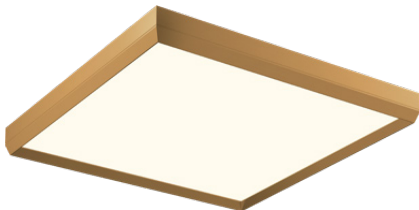

PROJECT			
DATE		TYPE	

PC111145-SN

PC111145-MH

PC111145-SDG

PC111145-BC

SKYLIGHT

Material:
Aluminum

Diffuser:
Acrylic

Finishes:
BC - Brushed Champagne
MH - Matte White
SDG - Satin Dark Gray
SN - Satin Nickel

Color Temp.:
3000K

CRI (Ra):
≥90

LED Rated Life:
≈50,000 Hours

Dimming:
100% - 10%

Dimmable with ELV or TRIAC Dimmer (Not Included)