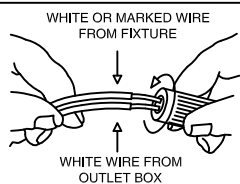

Users' Manual

PAGEONE
lighting

ITEM NO: PW131039-SDG

FIGURE Nº 1. UNPACK THE FIXTURE: CHECK THE CONTENTS OF THE BOX. YOU SHOULD RECEIVE ITEMS AS BELOW

INSTALLATION INSTRUCTIONS FOR HANGING FIXTURES

FIGURE 1, 2, 3 AND 4 MOUNTING HARDWARE.

NOTE: TEST THE CONNECTOR BY GENTLY PULLING IT. IF IT PULLS OUT THE CONNECTION, TRY AGAIN TILL YOU HAVE A FIRM CONNECTION. MAKE SURE NO BARE STRANDS OF WIRE STICK OUT FROM UNDER THE CONNECTORS.

FIGURE 1

FIGURE 2

FIGURE 3

FIGURE 4

CAUTION:

**"Warning", "This product is to be installed by a qualified electrician only."
"Suitable for dry locations only"**

CAUTION:

- 1.- Wrong lighting installation can be dangerous for your safety.
- 2.- Before starting, disconnect the power by turning off the general switch of the electric installation.
- 3.- Install light bulbs (not provided) that must not exceed markings on the fixture.
- 4.- To change the bulbs, disconnect the power by turning off the general switch and wait for the bulbs cool down.