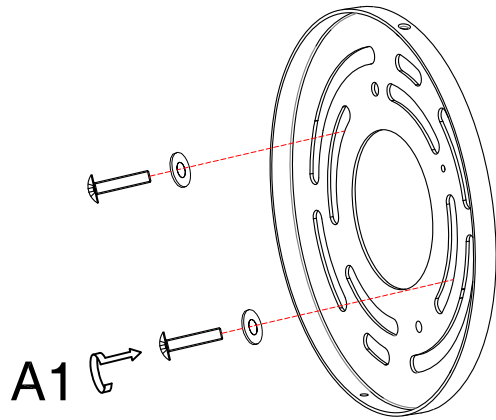

Installation Instructions Sections

PAGEONE
lighting

ITEM NO: PW131039-SDG

A