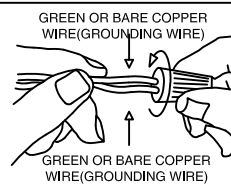

NOTE: TEST THE CONNECTOR BY GENTLY PULLING IT. IF IT PULLS OUT THE CONNECTION, TRY AGAIN TILL YOU HAVE A FIRM CONNECTION. MAKE SURE NO BARE STRANDS OF WIRE STICK OUT FROM UNDER THE CONNECTORS.

FIGURE 1

FIGURE 2

FIGURE 3

FIGURE 4

CAUTION:

**"Warning", "This product is to be installed by a qualified electrician only."
"Suitable for dry locations only"**

CAUTION:

- 1.- Wrong lighting installation can be dangerous for your safety.
- 2.- Before starting, disconnect the power by turning off the general switch of the electric installation.
- 3.- Install light bulbs (not provided) that must not exceed markings on the fixture.
- 4.- To change the bulbs, disconnect the power by turning off the general switch and wait for the bulbs cool down.

INSTALLATION:

- 1.- Make electrical connections, carefully read the Electrical Connection section.
- 2.- Assemble lighting onto the outlet box as shown on back page

ELECTRICAL CONNECTIONS: (See fig. 1, &2, &3, &4)