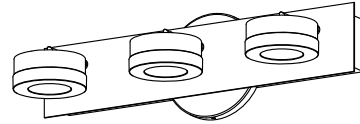

Users' Manual

PAGEONE
lighting

ITEM NO: PW131039-SDG

FIGURE Nº 1. UNPACK THE FIXTURE: CHECK THE CONTENTS OF THE BOX. YOU SHOULD RECEIVE ITEMS AS BELOW

INSTALLATION INSTRUCTIONS FOR HANGING FIXTURES

FIGURE 1, 2, 3 AND 4 MOUNTING HARDWARE.

NOTE: TEST THE CONNECTOR BY GENTLY PULLING IT. IF IT PULLS OUT THE CONNECTION, TRY AGAIN TILL YOU HAVE A FIRM CONNECTION. MAKE SURE NO BARE STRANDS OF WIRE STICK OUT FROM UNDER THE CONNECTORS.

FIGURE 1

FIGURE 2

FIGURE 3

FIGURE 4

CAUTION:

**"Warning", "This product is to be installed by a qualified electrician only."
"Suitable for dry locations only"**

CAUTION:

- 1.- Wrong lighting installation can be dangerous for your safety.
- 2.- Before starting, disconnect the power by turning off the general switch of the electric installation.
- 3.- Install light bulbs (not provided) that must not exceed markings on the fixture.
- 4.- To change the bulbs, disconnect the power by turning off the general switch and wait for the bulbs cool down.