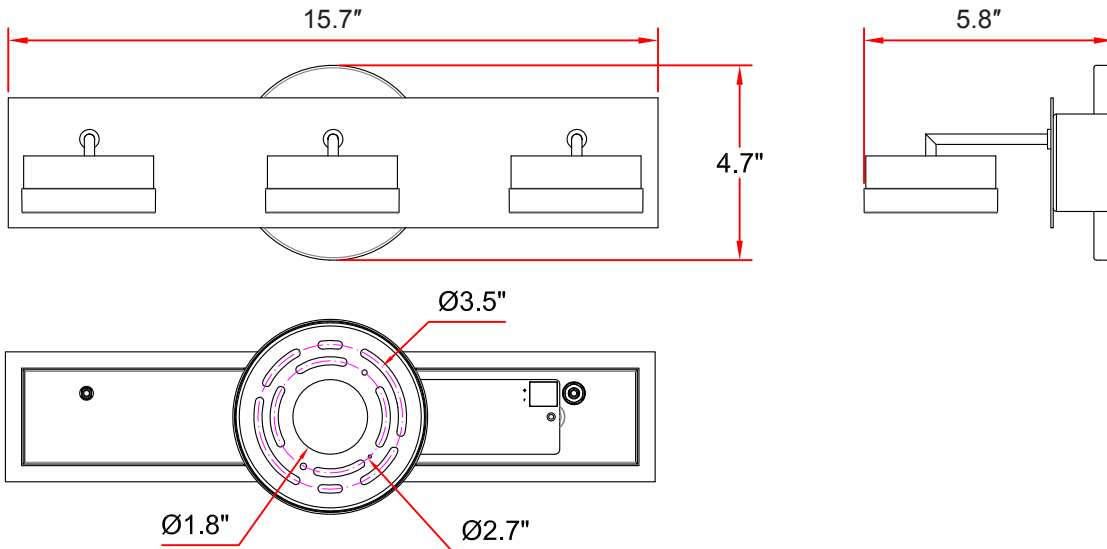

Users' Manual

PAGEONE
lighting

ITEM NO: PW131039-SDG

FIGURE Nº 1. UNPACK THE FIXTURE: CHECK THE CONTENTS OF THE BOX. YOU SHOULD RECEIVE ITEMS AS BELOW

INSTALLATION INSTRUCTIONS FOR HANGING FIXTURES

FIGURE 1, 2, 3 AND 4 MOUNTING HARDWARE.

NOTE: TEST THE CONNECTOR BY GENTLY PULLING IT. IF IT PULLS OUT THE CONNECTION, TRY AGAIN TILL YOU HAVE A FIRM CONNECTION. MAKE SURE NO BARE STRANDS OF WIRE STICK OUT FROM UNDER THE CONNECTORS.

FIGURE 1

INSTALLATION:

- 1.- Make electrical connections, carefully read the Electrical Connection section.
- 2.- Assemble lighting onto the outlet box as shown on back page

ELECTRICAL CONNECTIONS: (See fig. 1, &2, &3, &4)

- 1.- Connect the white wire from the fixture to the white wire of the electric installation.
- 2.- Connect the black wire from the fixture to the black wire of the electric installation.
- 3.- Connect the grounding conductor from the fixture to the grounding wire of the electric installation.
- 4.- Spread out the electrical wires so that the black ones are on one side of the outlet box and the white ones are on the other side, and carefully introduce them into the outlet box.