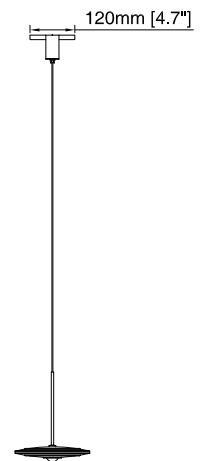

Installation Manual

PAGEONE
lighting

ITEM NO.: PP121768

Figure No.1: Unpack the box, and check the contents of the box for the following items below.

- 3PCS
- 2PCS
- 2PCS
- 2PCS

INSTALLATION INSTRUCTIONS FOR HANGING FIXTURES

FIGURE 1, 2, 3 AND 4 MOUNTING HARDWARE.

NOTE: TEST THE CONNECTOR BY GENTLY PULLING IT. IF IT PULLS OUT THE CONNECTION, TRY AGAIN TILL YOU HAVE A FIRM CONNECTION. MAKE SURE NO BARE STRANDS OF WIRE STICK OUT FROM UNDER THE CONNECTORS.

WHITE OR MARKED WIRE FROM FIXTURE

WHITE WIRE FROM OUTLET BOX

FIGURE 1

BLACK OR MARKED WIRE FROM FIXTURE

BLACK WIRE FROM OUTLET BOX

FIGURE 2

GREEN OR BARE COPPER WIRE (GROUNDING WIRE)

GREEN OR BARE COPPER WIRE (GROUNDING WIRE)