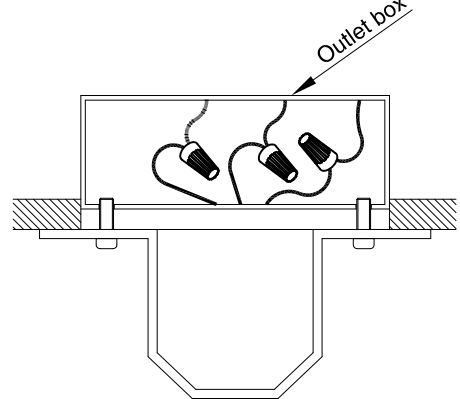

FIGURE 1, 2, 3 AND 4 MOUNTING HARDWARE.

NOTE: TEST THE CONNECTOR BY GENTLY PULLING IT. IF IT PULLS OUT THE CONNECTION, TRY AGAIN TILL YOU HAVE A FIRM CONNECTION. MAKE SURE NO BARE STRANDS OF WIRE STICK OUT FROM UNDER THE CONNECTORS.

INSTALLATION: See fig. A, B, and C

1. Carefully read the Electrical Connection section and make electrical connections.
2. Assemble lighting onto the outlet box as shown on back page.

ELECTRICAL CONNECTIONS: See fig. 1, 2, 3, and 4

1. Connect the white wire from the fixture to the white wire of the electrical outlet box.
2. Connect the black wire from the fixture to the black wire of the electrical outlet box.
3. Connect the grounding conductor from the fixture to the grounding wire of the electrical outlet box.
4. Spread out the electrical wires so that the black ones are on one side of the outlet box and the white ones are on the other side, and carefully introduce them into the outlet box.
5. Fastened and secure the hanging fixture to its mount with the light fixture screws.

Installation Instructions Sections

PAGEONE
lighting

ITEM NO.: PP121768

A

B

C

Electrical Connection

E