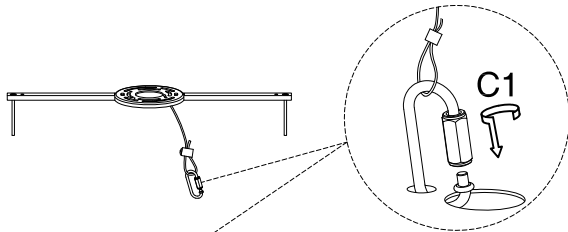

FIGURE 1, 2, 3 AND 4 MOUNTING HARDWARE.

NOTE: TEST THE CONNECTOR BY GENTLY PULLING IT. IF IT PULLS OUT THE CONNECTION, TRY AGAIN TILL YOU HAVE A FIRM CONNECTION. MAKE SURE NO BARE STRANDS OF WIRE STICK OUT FROM UNDER THE CONNECTORS.

INSTALLATION: See fig. A, B, and C

1. Carefully read the Electrical Connection section and make electrical connections.
2. Assemble lighting onto the outlet box as shown on back page.

ELECTRICAL CONNECTIONS: See fig. 1, 2, 3, and 4

1. Connect the white wire from the fixture to the white wire of the electrical outlet box.
2. Connect the black wire from the fixture to the black wire of the electrical outlet box.
3. Connect the grounding conductor from the fixture to the grounding wire of the electrical outlet box.
4. Spread out the electrical wires so that the black ones are on one side of the outlet box and the white ones are on the other side, and carefully introduce them into the outlet box.
5. Fastened and secure the hanging fixture to its mount with the light fixture screws.

Installation Instructions Sections

PAGEONE
lighting

ITEM NO.: PP121768

A

B

C

Electrical Connection

E