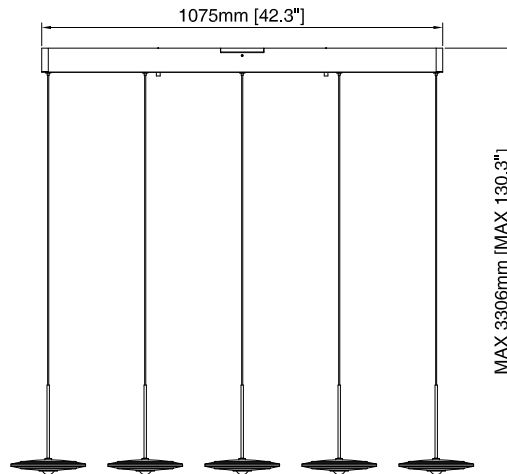

Installation Manual

PAGEONE
lighting

ITEM NO.: PP121768

Figure No.1: Unpack the box, and check the contents of the box for the following items below.

- 3PCS
- 2PCS
- 2PCS
- 2PCS

INSTALLATION INSTRUCTIONS FOR HANGING FIXTURES

FIGURE 1, 2, 3 AND 4 MOUNTING HARDWARE.

NOTE: TEST THE CONNECTOR BY GENTLY PULLING IT. IF IT PULLS OUT THE CONNECTION, TRY AGAIN TILL YOU HAVE A FIRM CONNECTION. MAKE SURE NO BARE STRANDS OF WIRE STICK OUT FROM UNDER THE CONNECTORS.