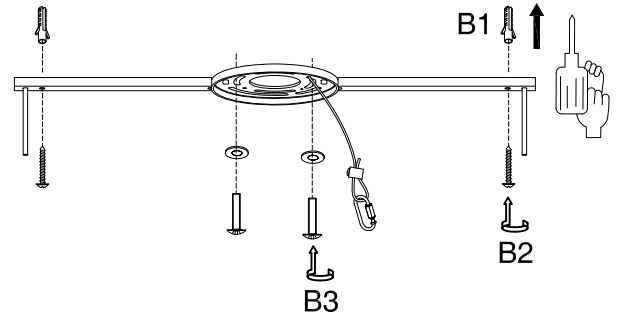

FIGURE 1, 2, 3 AND 4 MOUNTING HARDWARE.

NOTE: TEST THE CONNECTOR BY GENTLY PULLING IT. IF IT PULLS OUT THE CONNECTION, TRY AGAIN TILL YOU HAVE A FIRM CONNECTION. MAKE SURE NO BARE STRANDS OF WIRE STICK OUT FROM UNDER THE CONNECTORS.

INSTALLATION: See fig. A, B, and C

1. Carefully read the Electrical Connection section and make electrical connections.
2. Assemble lighting onto the outlet box as shown on back page.

ELECTRICAL CONNECTIONS: See fig. 1, 2, 3, and 4

1. Connect the white wire from the fixture to the white wire of the electrical outlet box.
2. Connect the black wire from the fixture to the black wire of the electrical outlet box.
3. Connect the grounding conductor from the fixture to the grounding wire of the electrical outlet box.
4. Spread out the electrical wires so that the black ones are on one side of the outlet box and the white ones are on the other side, and carefully introduce them into the outlet box.
5. Fastened and secure the hanging fixture to its mount with the light fixture screws.

Installation Instructions Sections

PAGEONE
lighting

ITEM NO.: PP121768

A

B

C

Electrical Connection

E