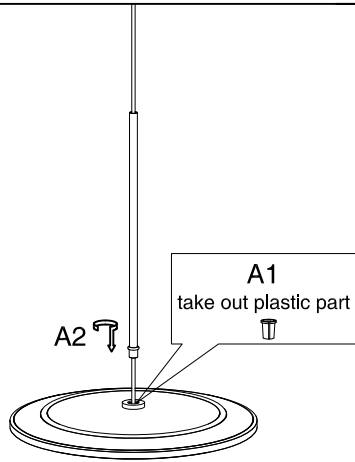

Installation Instructions Sections

PAGEONE
lighting

ITEM NO.: PP121768

A