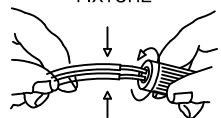

INSTALLATION INSTRUCTIONS FOR HANGING FIXTURES

FIGURE 1, 2, 3 AND 4 MOUNTING HARDWARE.

NOTE: TEST THE CONNECTOR BY GENTLY PULLING IT. IF IT PULLS OUT THE CONNECTION, TRY AGAIN TILL YOU HAVE A FIRM CONNECTION. MAKE SURE NO BARE STRANDS OF WIRE STICK OUT FROM UNDER THE CONNECTORS.

WHITE OR MARKED WIRE FROM FIXTURE

WHITE WIRE FROM OUTLET BOX

FIGURE 1

BLACK OR MARKED WIRE FROM FIXTURE