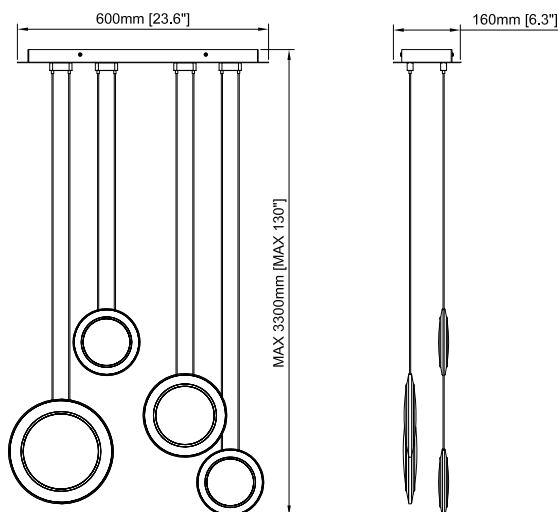

Installation Manual

PAGEONE
lighting

ITEM NO.: PP121618

Figure No.1: Unpack the box, and check the contents of the box for the following items below.

- — 3PCS
- — 2PCS
- — 4PCS
- — 4PCS

INSTALLATION INSTRUCTIONS FOR HANGING FIXTURES

FIGURE 1, 2, 3 AND 4 MOUNTING HARDWARE.

NOTE: TEST THE CONNECTOR BY GENTLY PULLING IT. IF IT PULLS OUT THE CONNECTION, TRY AGAIN TILL YOU HAVE A FIRM CONNECTION. MAKE SURE NO BARE STRANDS OF WIRE STICK OUT FROM UNDER THE CONNECTORS.

WHITE OR MARKED WIRE FROM FIXTURE

WHITE WIRE FROM OUTLET BOX

FIGURE 1

BLACK OR MARKED WIRE FROM FIXTURE

BLACK WIRE FROM OUTLET BOX

FIGURE 2

GREEN OR BARE COPPER WIRE (GROUNDING WIRE)

GREEN OR BARE COPPER WIRE (GROUNDING WIRE)